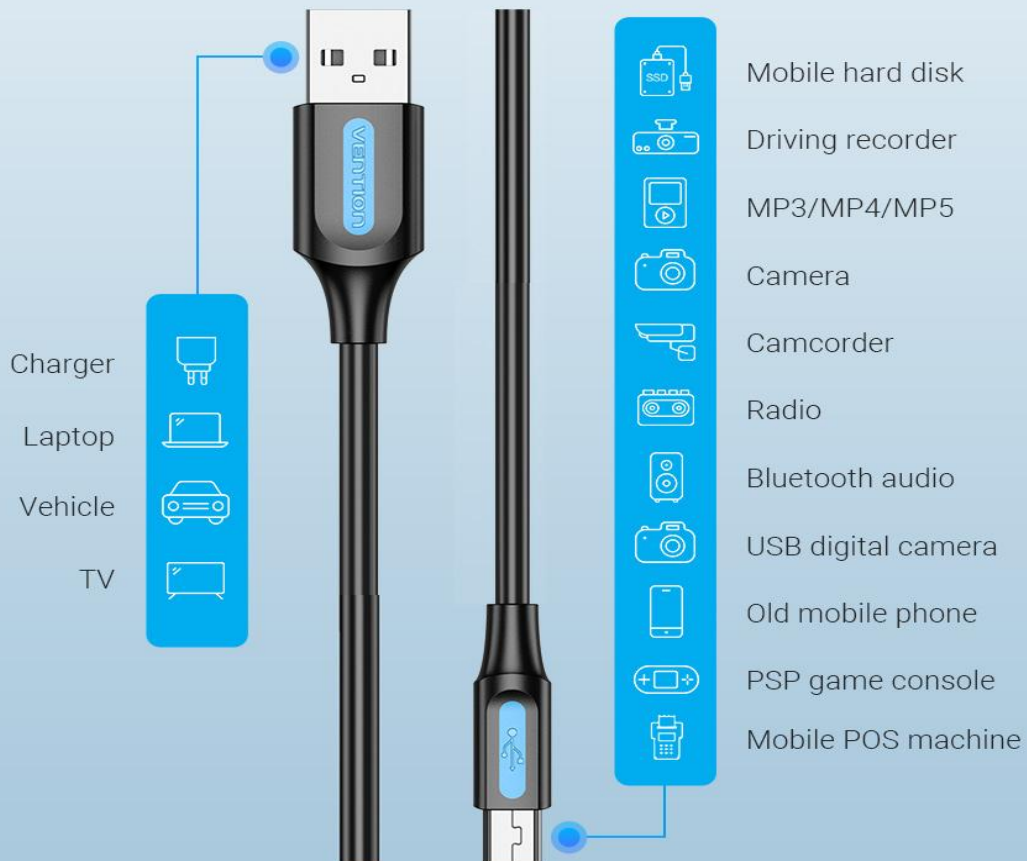

Tinned copper conductor has strong conduction
Double shielding anti-interference

Tinned copper conductor

Ground wire

Aluminum foil shielding

PVC jacket

Note: The internal structure is a rendering, please refer to the actual product

Firm and Not Easy to Loose

High degree of interface fit, stable connection and not easy to loose

Suitable for Mini USB Devices

Please confirm whether the required interfaces are consistent before purchasing

USB 2.0 Mini-B interface

Applicable interface

Product Parameters

Brand: Vention	Shell: PVC
Name: USB 2.0 A Male to Mini-B Male Cable	Shielding: Aluminum Foil + GND
Model: COM	Jacket: PVC
Color: Black	AWG: 24+28AWG
Interface: USB 2.0 A Male/USB 2.0 Mini-B Male	OD: 3.8mm
Interface Technics: Nickel-plated	Length: 0.25/0.5/1/1.5/2/3m
Transmission Speed: 480Mbps	Rated Current: 2A
Conductor: Tinned Copper	Warranty: 1 Year
	Packing: PE Bag