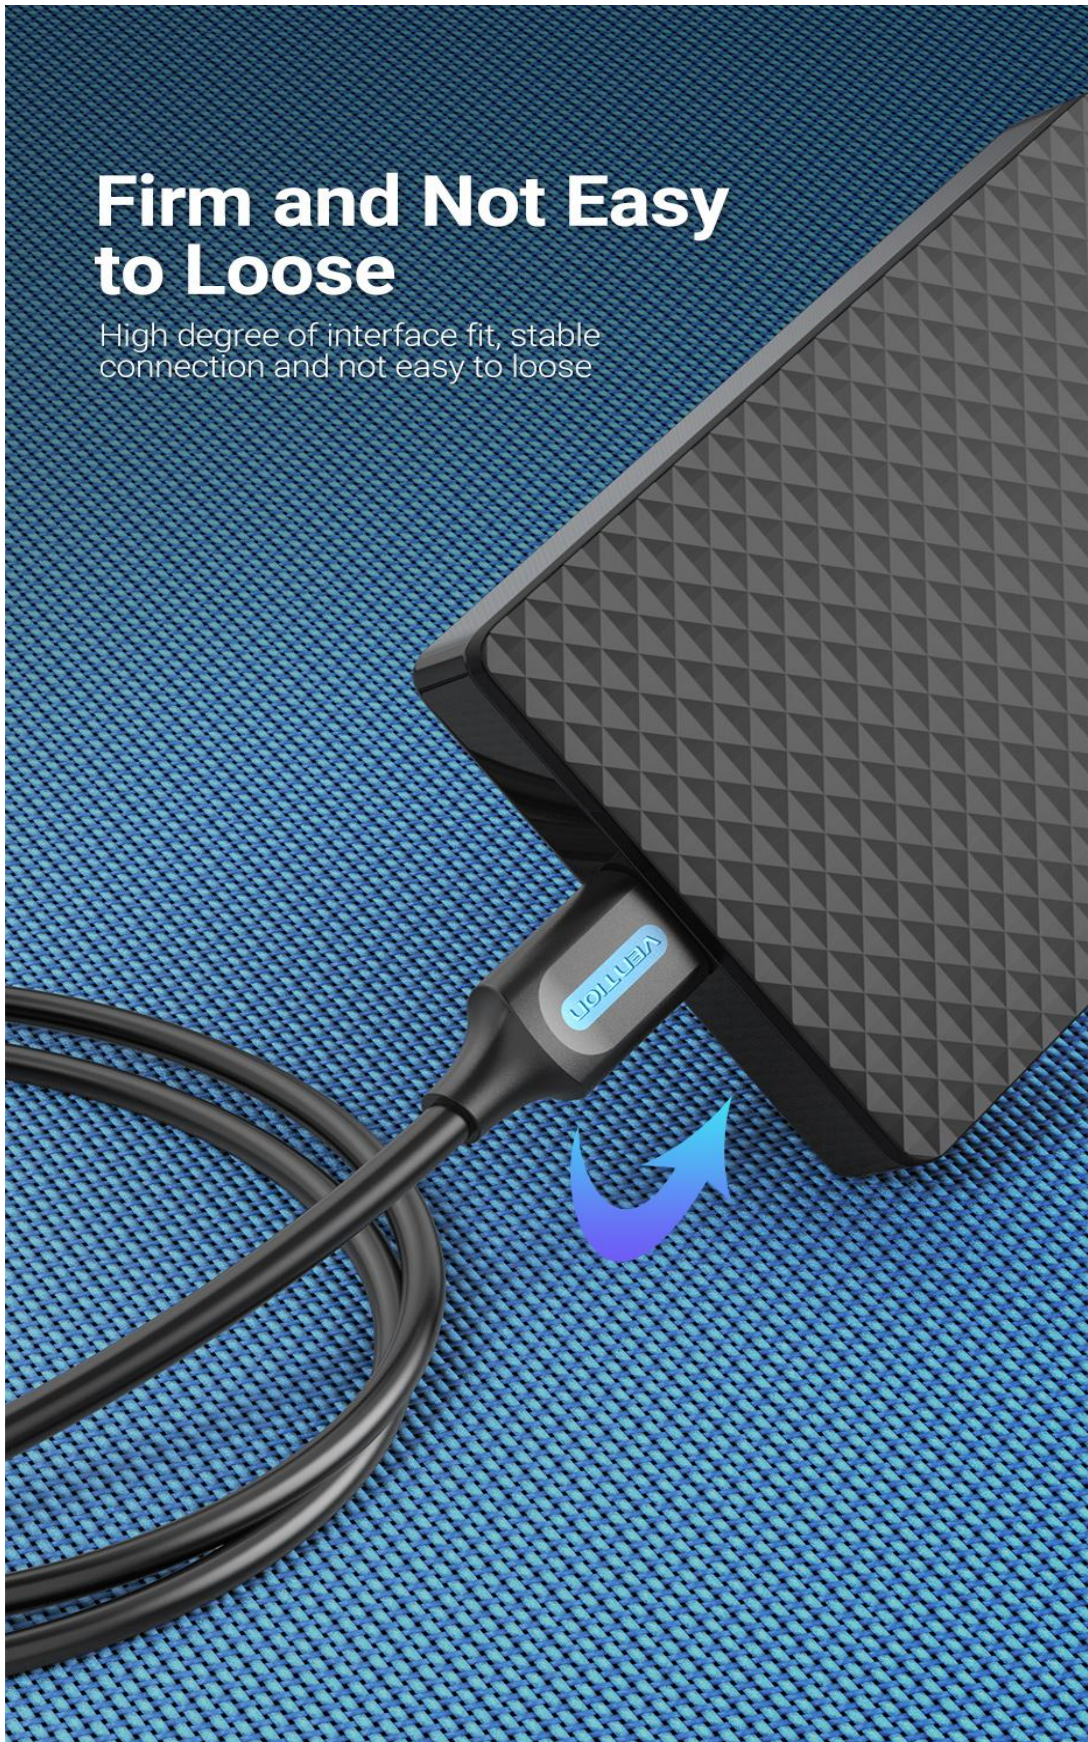

Tinned copper conductor has strong conduction
Double shielding anti-interference

Tinned copper conductor

Ground wire

Aluminum foil shielding

PVC jacket

Note: The internal structure is a rendering, please refer to the actual product

Firm and Not Easy to Loose

High degree of interface fit, stable connection and not easy to loose

Suitable for Mini USB Devices

Please confirm whether the required interfaces are consistent before purchasing

USB 2.0 Mini-B interface

Applicable interface

Product Parameters

Brand: Vention	Shell: PVC
Name: USB 2.0 A Male to Mini-B Male Cable	Shielding: Aluminum Foil + GND
Model: COM	Jacket: PVC
Color: Black	AWG: 24+28AWG
Interface: USB 2.0 A Male/USB 2.0 Mini-B Male	OD: 3.8mm
Interface Technics: Nickel-plated	Length: 0.25/0.5/1/1.5/2/3m
Transmission Speed: 480Mbps	Rated Current: 2A
Conductor: Tinned Copper	Warranty: 1 Year
	Packing: PE Bag