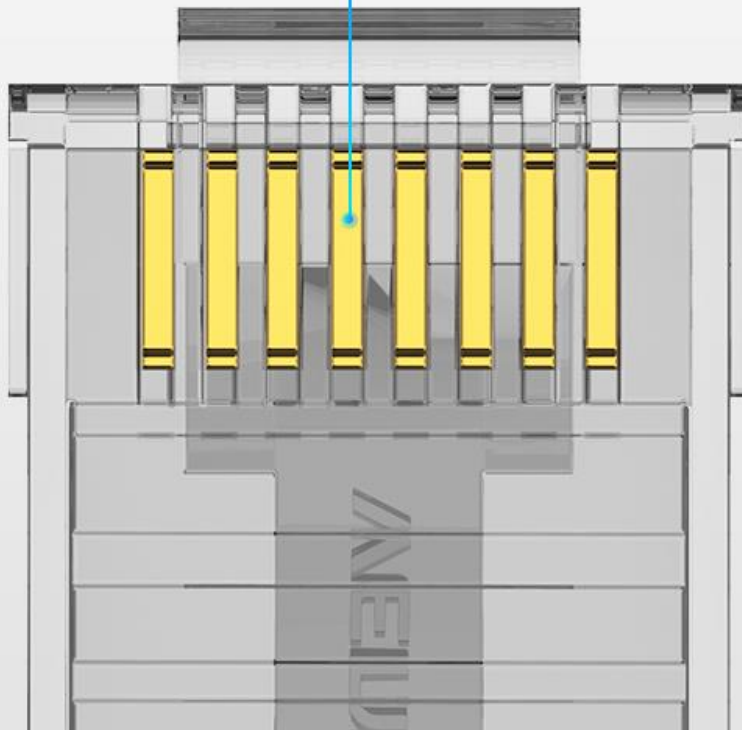

Gold-plated Contacts Do Not Rust

Thick gold-plated terminals, the network speed is still stable for a long time

Gold-plated contacts