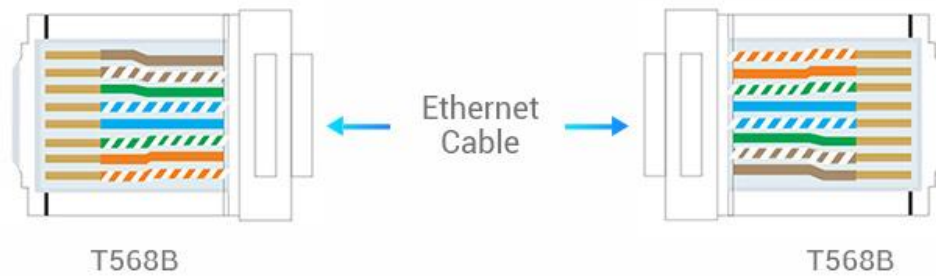

Connection method

1. Straight-through cable:
Both ends of the network cable are T568B standard