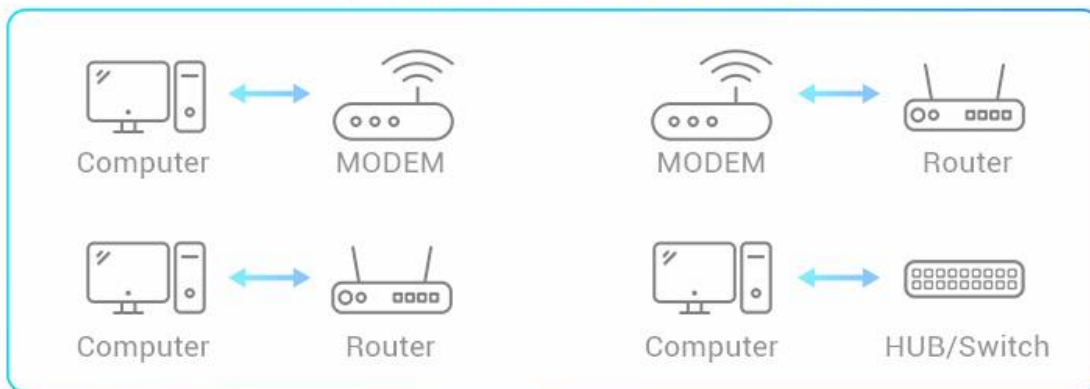

Applicable connection occasions