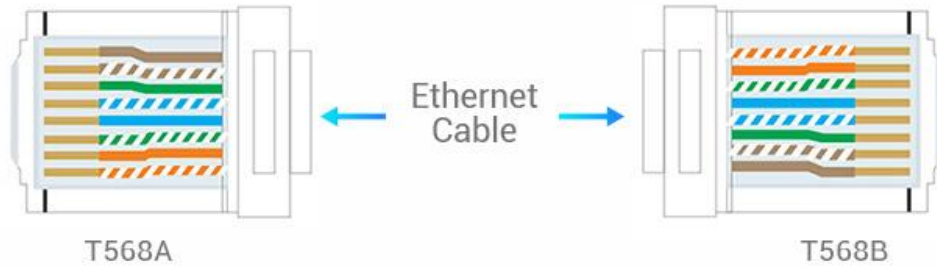

Connection method

2. Crossover cable:
One end of the network cable is T568A standard,
and the other end is T568B standard