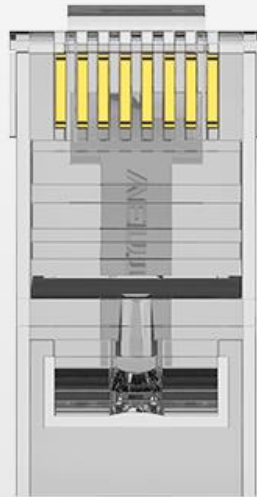

Applicable Equipments

Widely compatible with RJ45 network
cable interface equipments