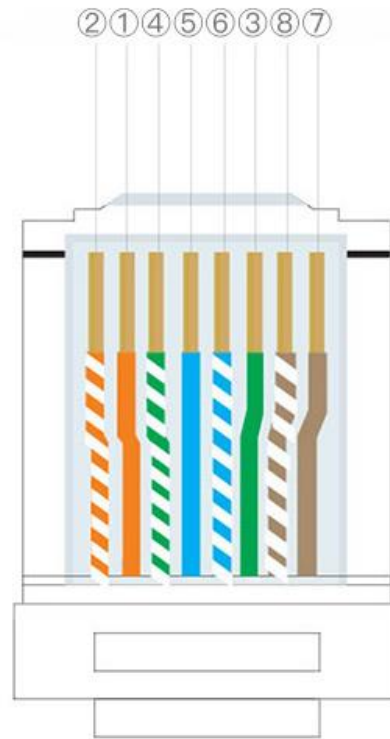

Connection standard

Use a network cable plier to peel off the sheath of the network cable, and you will see the following eight colored metal cables