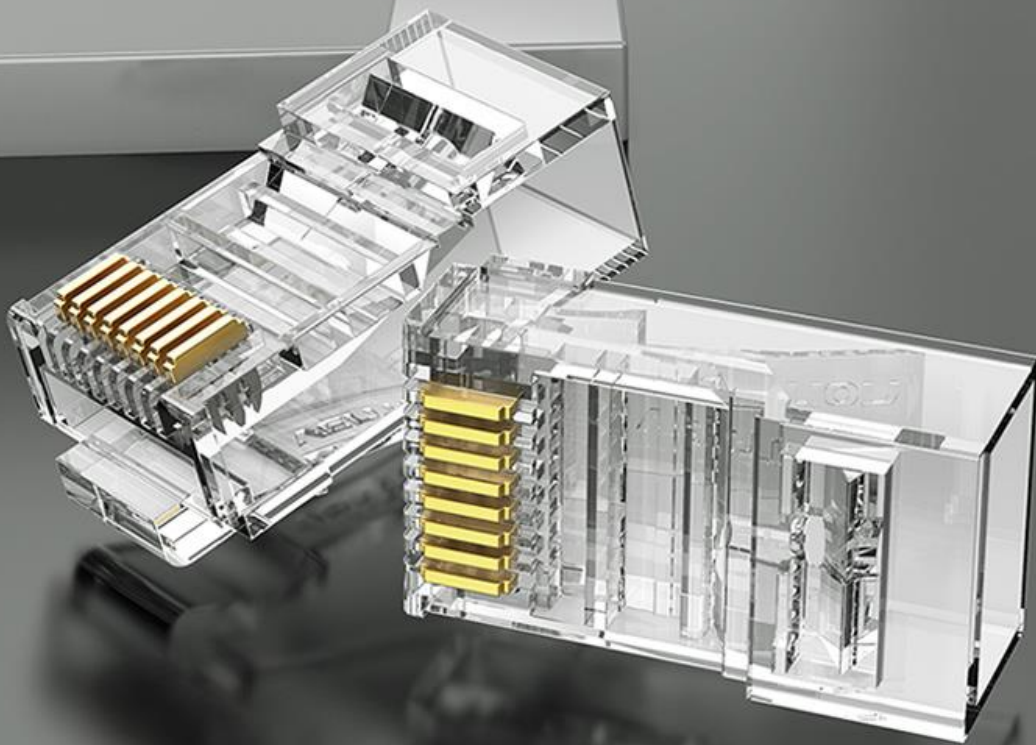

# Cat.6 UTP RJ45 Modular Plug

Passed FLUKE test

High-speed  
network

Durable  
rust-free

Smoother  
game

# Full Contact Transmission Fast

Three-pronged chip,  
the contacts are tightly combined with the core

Note: Applicable to solid wire and strand wire

# Gold-plated Contacts Do Not Rust

Thick gold-plated terminals, the network speed is still stable for a long time

Gold-plated contacts