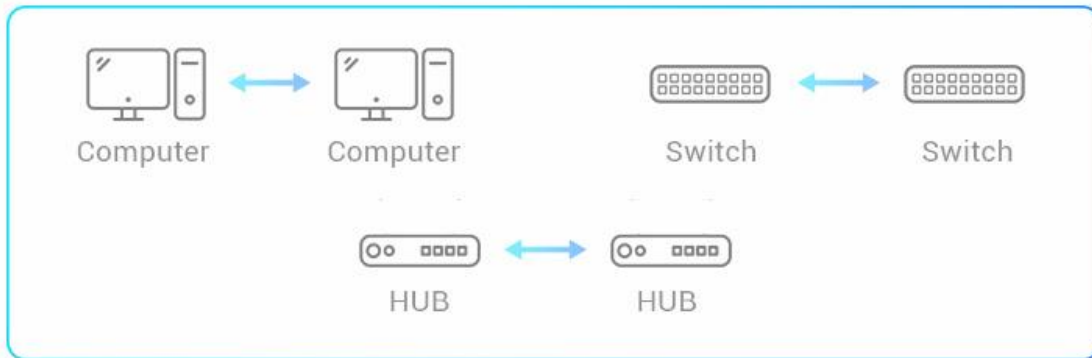

Applicable connection occasions