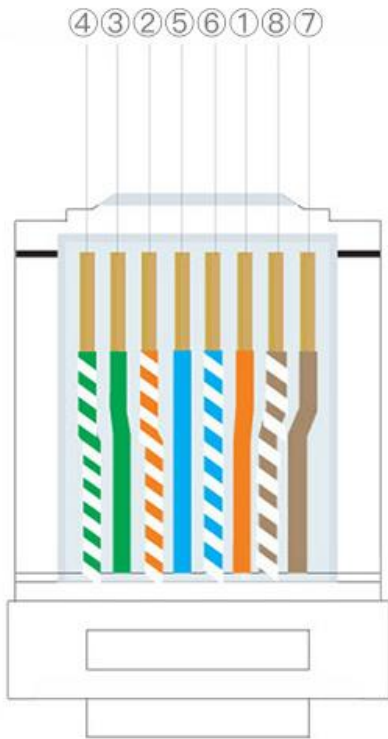

Connection standard

Use a network cable plier to peel off the sheath of the network cable, and you will see the following eight colored metal cables