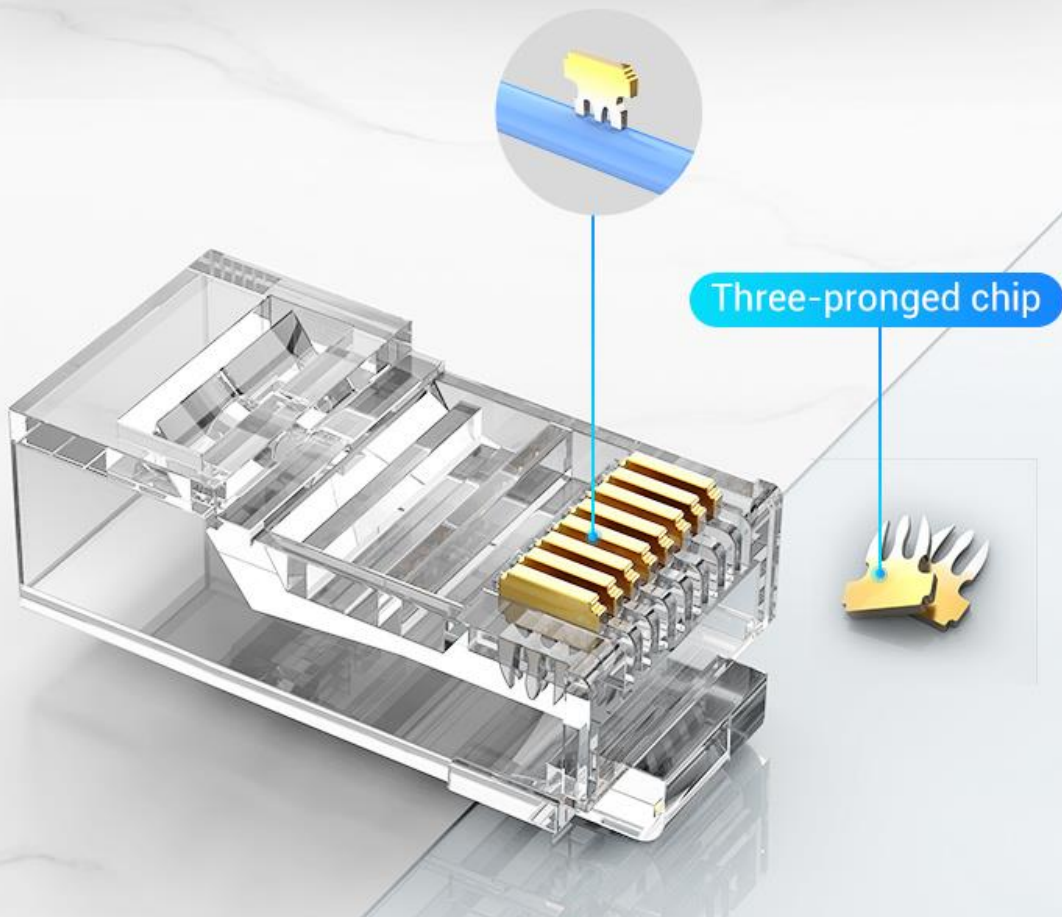

# Cat.6 UTP RJ45 Modular Plug

Passed FLUKE test

High-speed  
network

Durable  
rust-free

Smoother  
game

# Full Contact Transmission Fast

Three-pronged chip,  
the contacts are tightly combined with the core

Note: Applicable to solid wire and strand wire