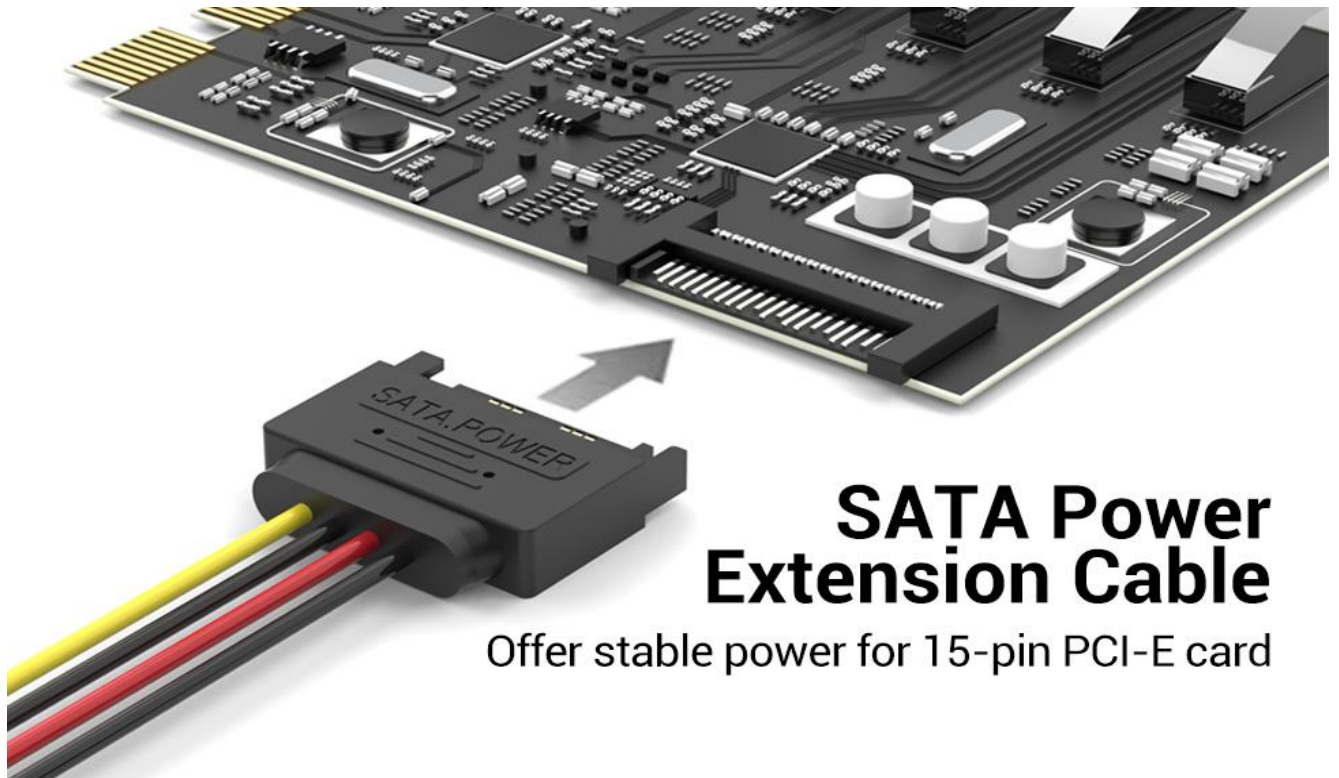

SSD

HDD

Note: All data are from Vention Lab  
Sizes above are manually measured. There might be slight tolerance

## SATA Power Extension Cable

Offer stable power for 15-pin PCI-E card

# Powerful Power Supply

Provide stable power protection for large-capacity hard drives

**VENTION**<sup>®</sup>

## PRODUCT PARAMETERS

<b>Brand:</b> Vention	<b>Conductor:</b> Tinned Copper
<b>Name:</b> SATA 15pin Power Extension Cable	<b>Shell:</b> PBT
<b>Model:</b> KDA	<b>Jacket:</b> PVC
<b>Color:</b> Black	<b>AWG:</b> 20AWG
<b>Interface:</b> SATA Male, SATA Female	<b>Length:</b> 0.3m
<b>Interface Technics:</b> Gold-plated	<b>Warranty:</b> 1 Year
	<b>Packing:</b> PE Bag