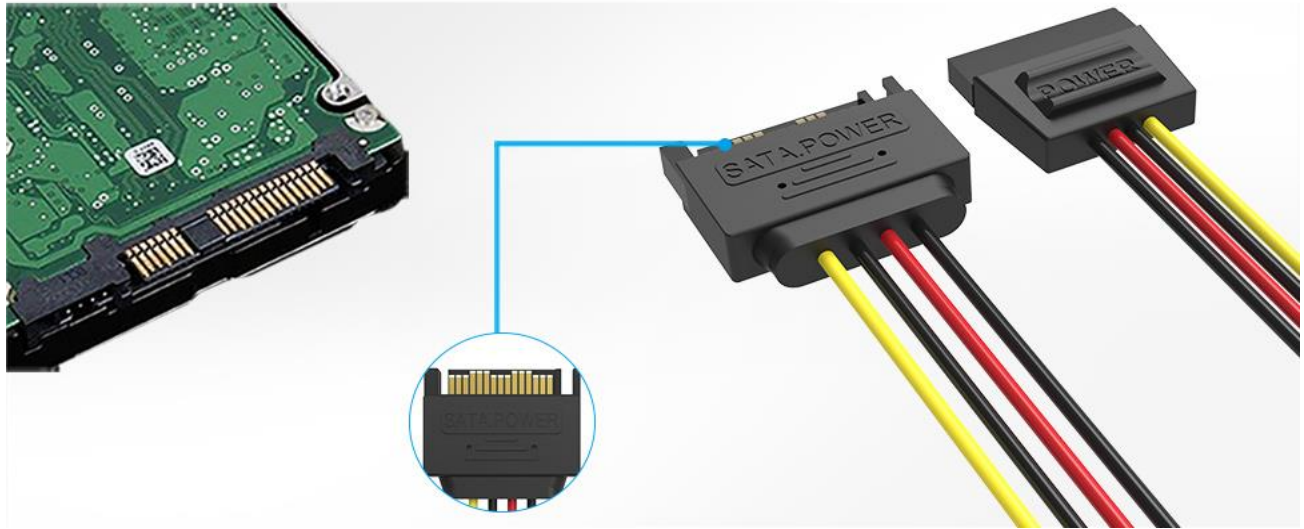

Powerful Power Supply

Provide stable power protection for large-capacity hard drives