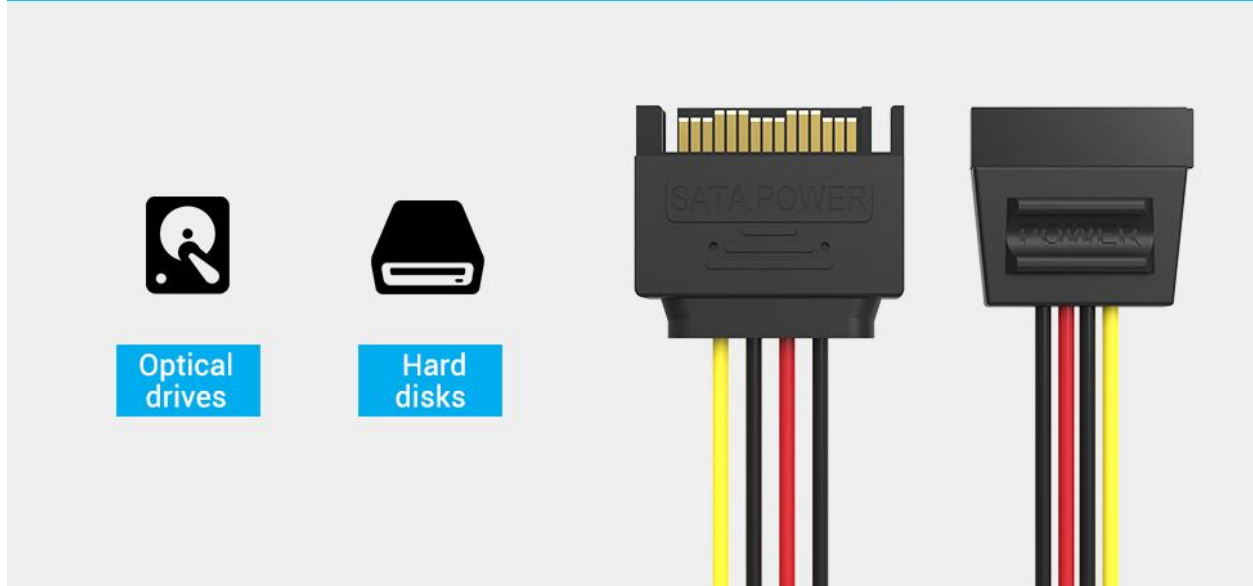

## SATA Power Extension Cable

Offer stable power for 15-pin PCI-E card

## PRODUCT PARAMETERS

<b>Brand:</b> Vention	<b>Conductor:</b> Tinned Copper
<b>Name:</b> SATA 15pin Power Extension Cable	<b>Shell:</b> PBT
<b>Model:</b> KDA	<b>Jacket:</b> PVC
<b>Color:</b> Black	<b>AWG:</b> 20AWG
<b>Interface:</b> SATA Male, SATA Female	<b>Length:</b> 0.3m
<b>Interface Technics:</b> Gold-plated	<b>Warranty:</b> 1 Year
	<b>Packing:</b> PE Bag