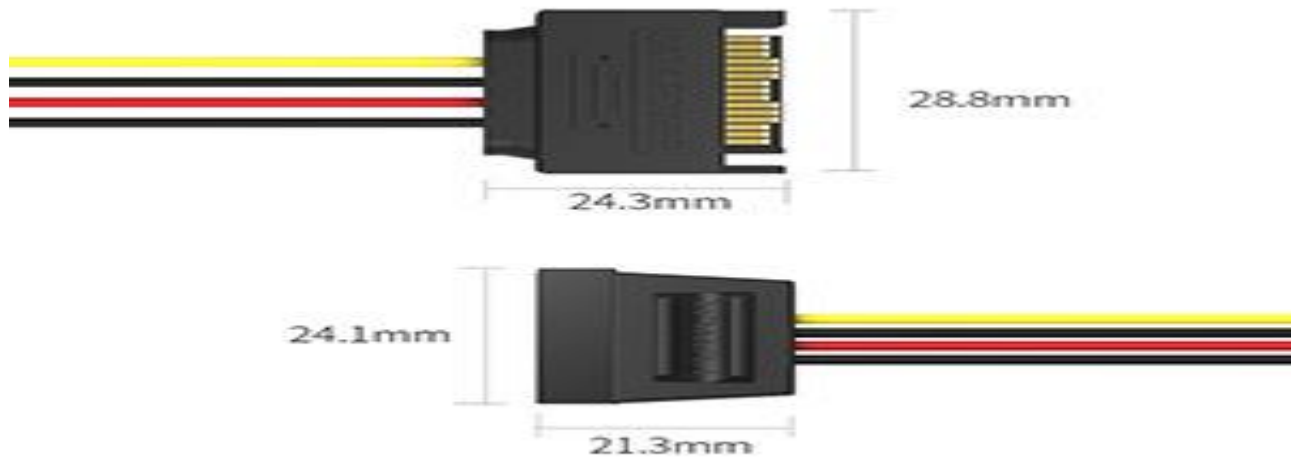

SSD

HDD

Note: All data are from Vention Lab  
Sizes above are manually measured. There might be slight tolerance

## SATA Power Extension Cable

Offer stable power for 15-pin PCI-E card

## PRODUCT PARAMETERS

<b>Brand:</b> Vention	<b>Conductor:</b> Tinned Copper
<b>Name:</b> SATA 15pin Power Extension Cable	<b>Shell:</b> PBT
<b>Model:</b> KDA	<b>Jacket:</b> PVC
<b>Color:</b> Black	<b>AWG:</b> 20AWG
<b>Interface:</b> SATA Male, SATA Female	<b>Length:</b> 0.3m
<b>Interface Technics:</b> Gold-plated	<b>Warranty:</b> 1 Year
	<b>Packing:</b> PE Bag