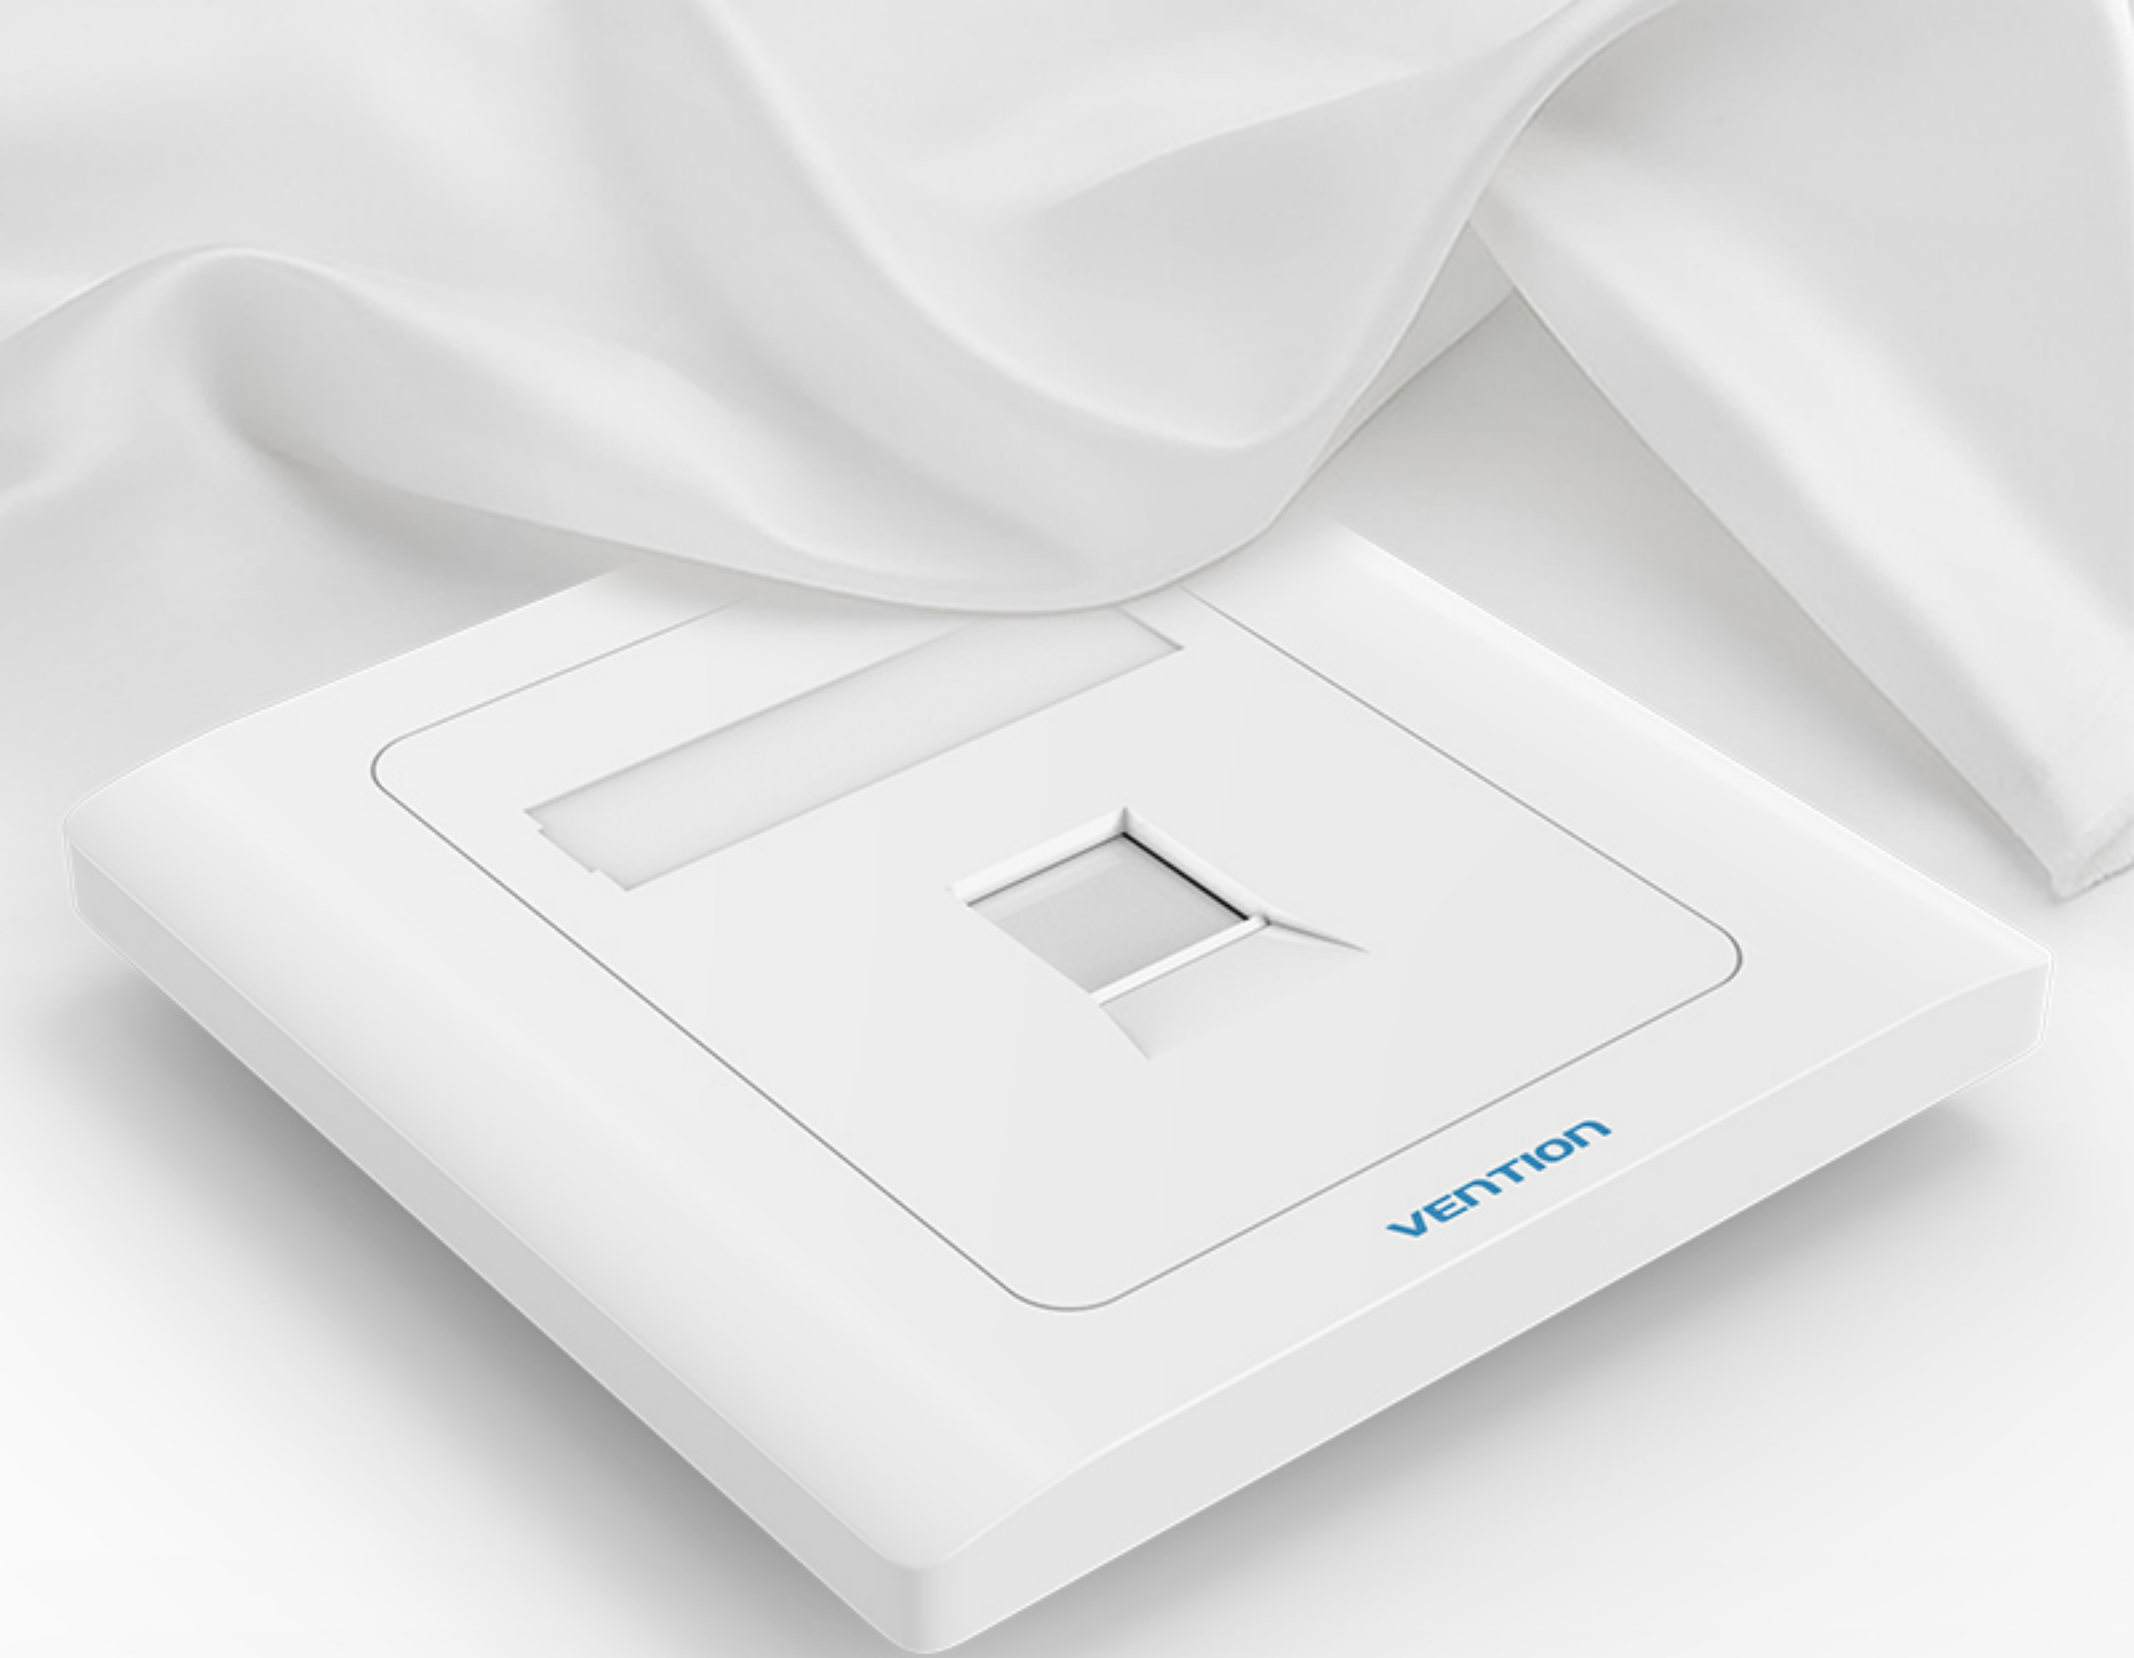

VENTION®

Quality Within Reach

Classic 86 wall plate

Trendy
modern white

Elegant
streamlined profile

Exquisite and Smooth

From fully fresh material, Glossy as satin.

Streamlined Profile Elegant and Safe

With electrical shock protection

Smooth round corner design

Premium Material of Flame Retardance

To wipe out fire risk

Aesthetically Slim

8mm

Ultra-thin body
for minimum convex

Applicable to Multiple Scenes

Villa

Hotel

Club

Product Parameters

Brand: Vention

Product name: 1-port 86 Wall Plate

Model: IFAW0

Color: White

Quantity: 1-port

Material: ABS

Package: PE Bag

Note: All data are from Vention lab.

3 Types Available

IFA

1-port 86 wall plate

[But now >](#)