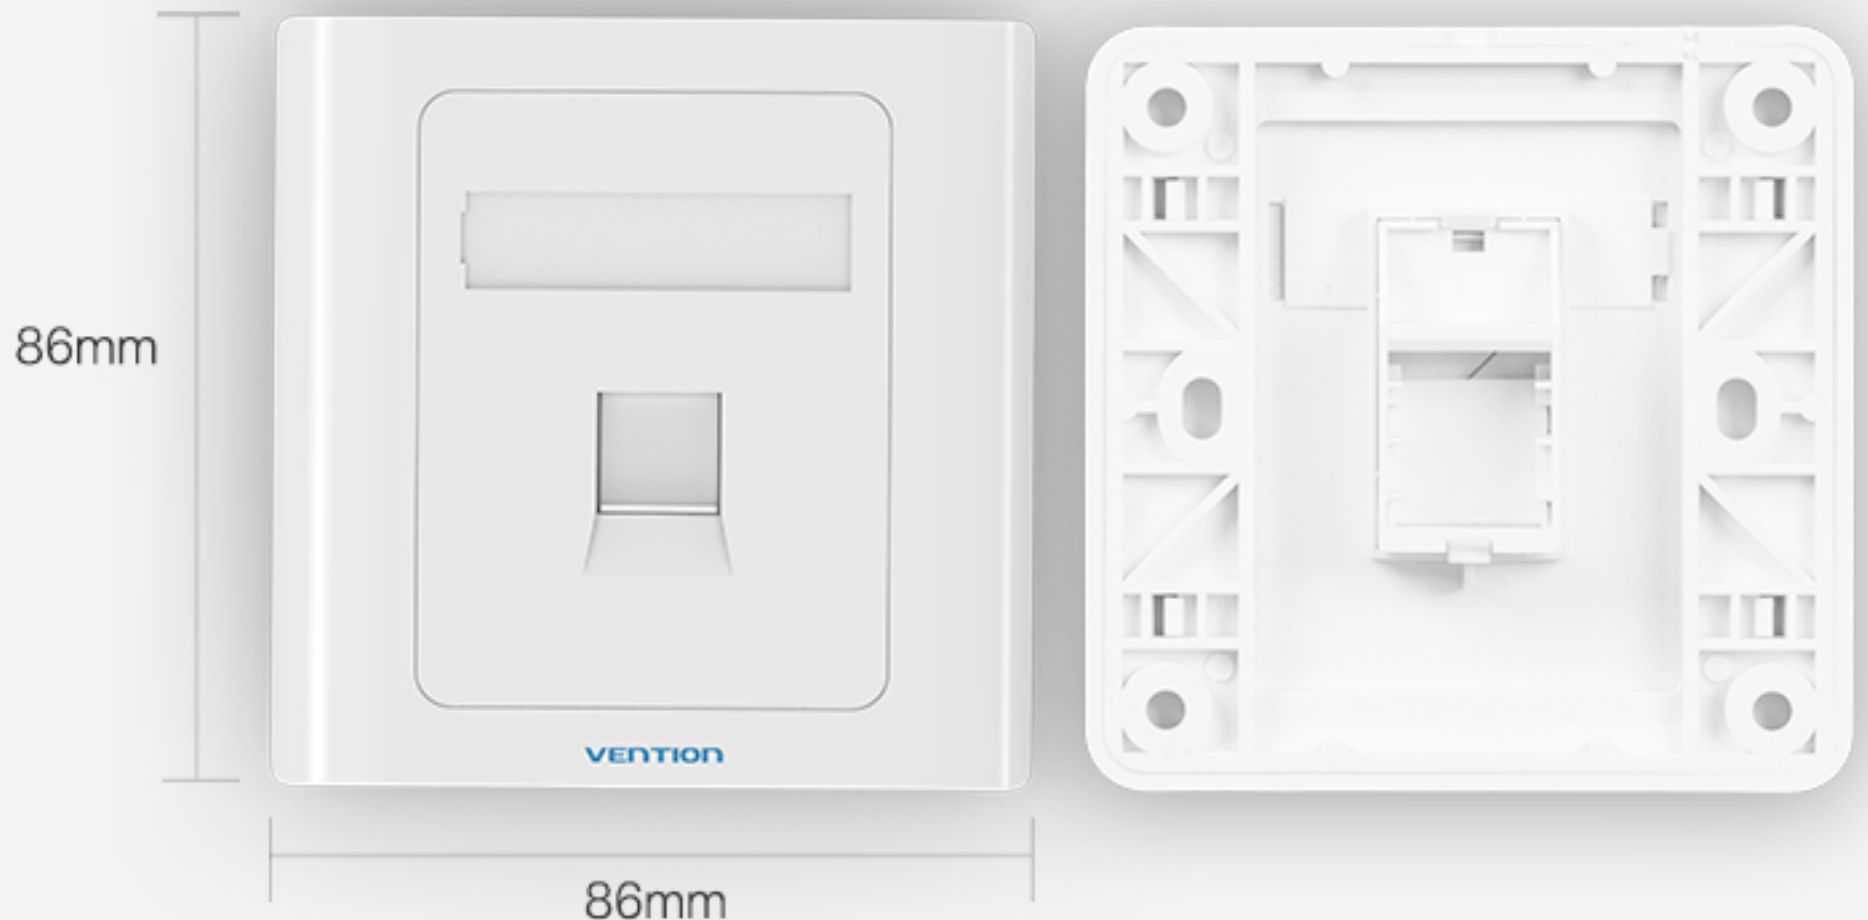

With electrical shock protection

Smooth round corner design

Premium Material of Flame Retardance

To wipe out fire risk

Aesthetically Slim

8mm

Ultra-thin body
for minimum convex

Applicable to Multiple Scenes

Villa

Hotel

Club

Product Parameters

Brand: Vention

Product name: 1-port 86 Wall Plate

Model: IFAW0

Color: White

Quantity: 1-port

Material: ABS

Package: PE Bag

Note: All data are from Vention lab.

3 Types Available

IFA

1-port 86 wall plate

[But now >](#)