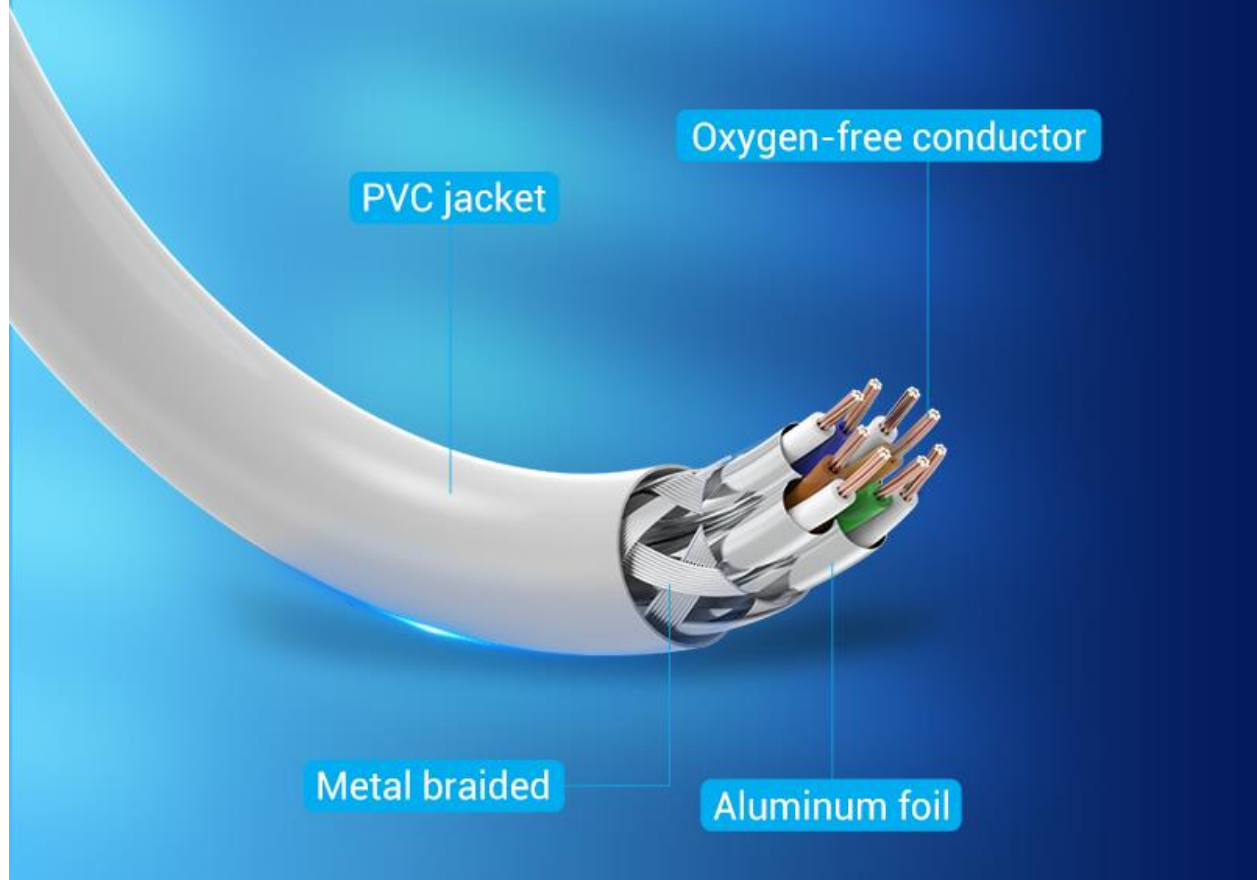

Smooth Movie Watching

Without network latency

Enhanced Gaming Experience

More stable than Wi-Fi connection

Double Shielding Design

Metal braided with aluminum alloy foil
better anti-interference ability

8-core Twisted Pair Structure

Refined 27 AWG oxygen-free conductor in twisted pair design

500MHz

Transmission
bandwidth

10Gbps

Transmission
bandwidth

Note: The internal structure is a rendering,
please in kind prevail; all data are from Vention Lab

PVC Jacket

Thickened PVC jacket with 6mm OD
anti-breakage and durable in swapping

PVC

Universal Compatibility

//For all devices with RJ45 interface//

Desktop

Laptop

Router