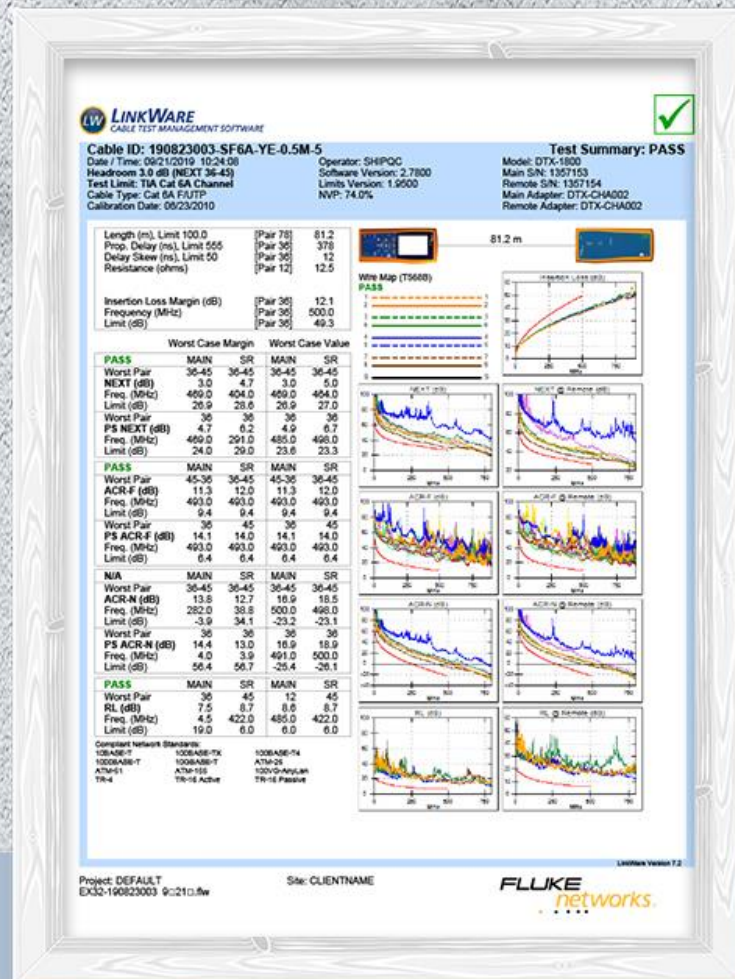

Internet Cafe

Hotel

Multiple Length Available

Length option from 0.3m to 50m

Short meter 0.3m

Long meter 50m

FLUKE Network Test

More reliable quality