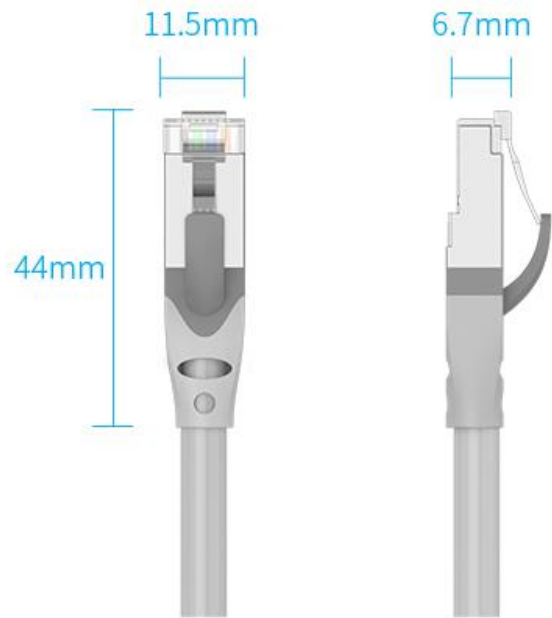

Note: All data are from Vention Lab.
Sizes above are manually measured. There might be slight tolerance