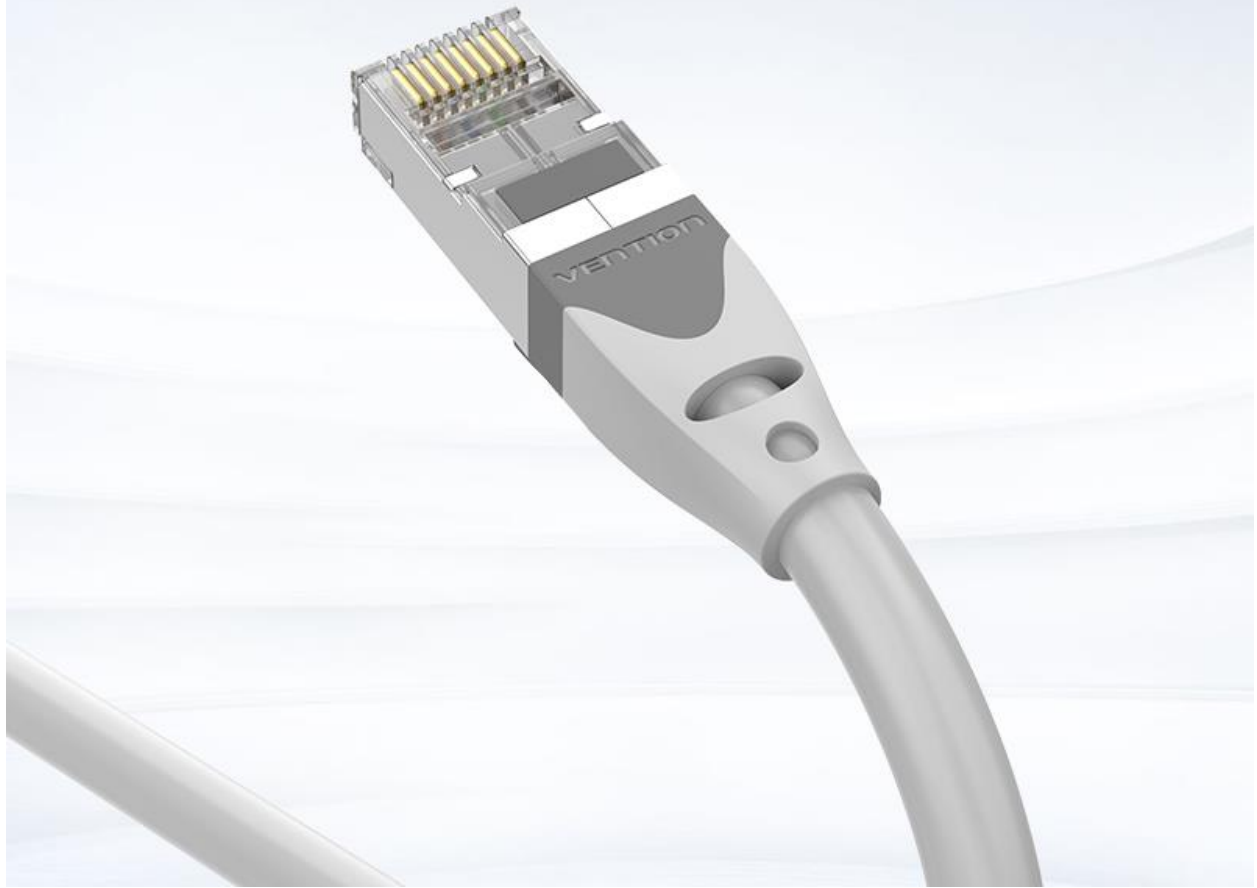

Refined 27 AWG oxygen-free conductor in twisted pair design

500MHz

Transmission
bandwidth

10Gbps

Transmission
bandwidth

Note: The internal structure is a rendering,
please in kind prevail; all data are from Vention Lab

Gold-plated Contacts

Trident phosphor bronze gold-plated contact for tight connection

Note: The internal structure is a rendering, please in kind prevail

Reinforced Interface Tail

One-pieced injection moulding design with better
anti-breakage ability

PVC Jacket

Thickened PVC jacket with 6mm OD
anti-breakage and durable in swapping

PVC

Universal Compatibility

//For all devices with RJ45 interface//

Desktop

Laptop

Router

Transmission Speed: 10Gbps

Transmission Bandwidth: 500Mhz

Conductor: Oxygen-free

Shell: Nickel-plated Shell

Shielding: Aluminum Foil+Metal Braided

Jacket: PVC

AWG: 27AWG

OD: 6.0mm