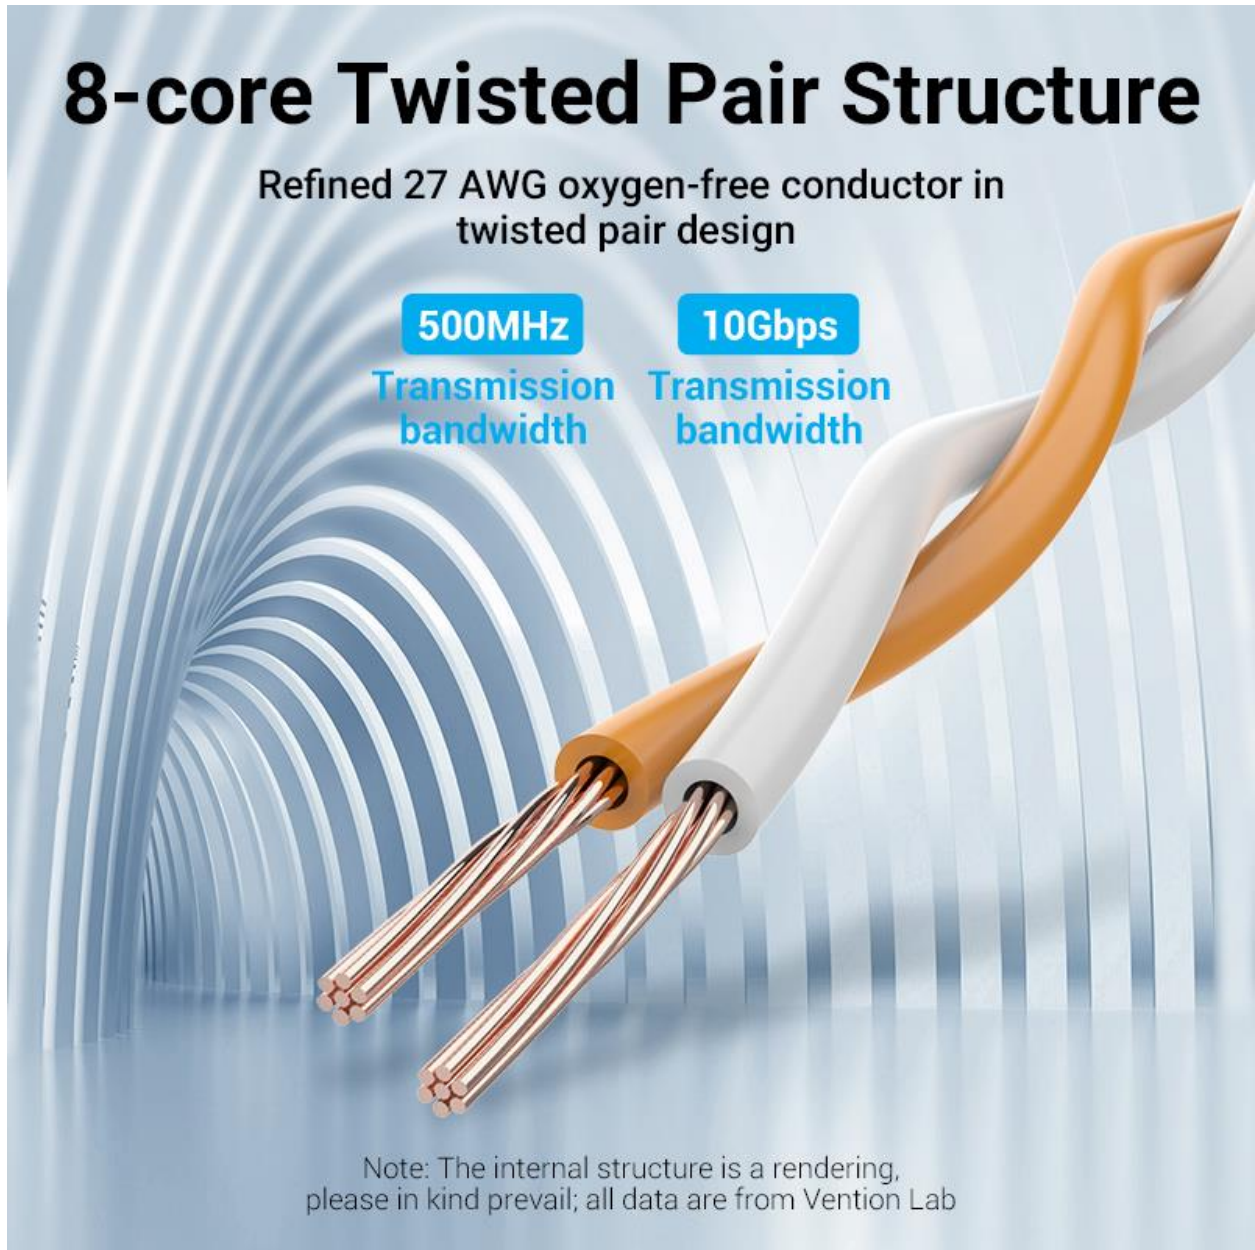

Smooth Movie Watching

Without network latency

Enhanced Gaming Experience

More stable than Wi-Fi connection

Double Shielding Design

Metal braided with aluminum alloy foil
better anti-interference ability

8-core Twisted Pair Structure

Refined 27 AWG oxygen-free conductor in twisted pair design

500MHz

Transmission
bandwidth

10Gbps

Transmission
bandwidth

Note: The internal structure is a rendering,
please in kind prevail; all data are from Vention Lab

Gold-plated Contacts

Trident phosphor bronze gold-plated contact for tight connection

Note: The internal structure is a rendering, please in kind prevail

Reinforced Interface Tail

One-pieced injection moulding design with better
anti-breakage ability