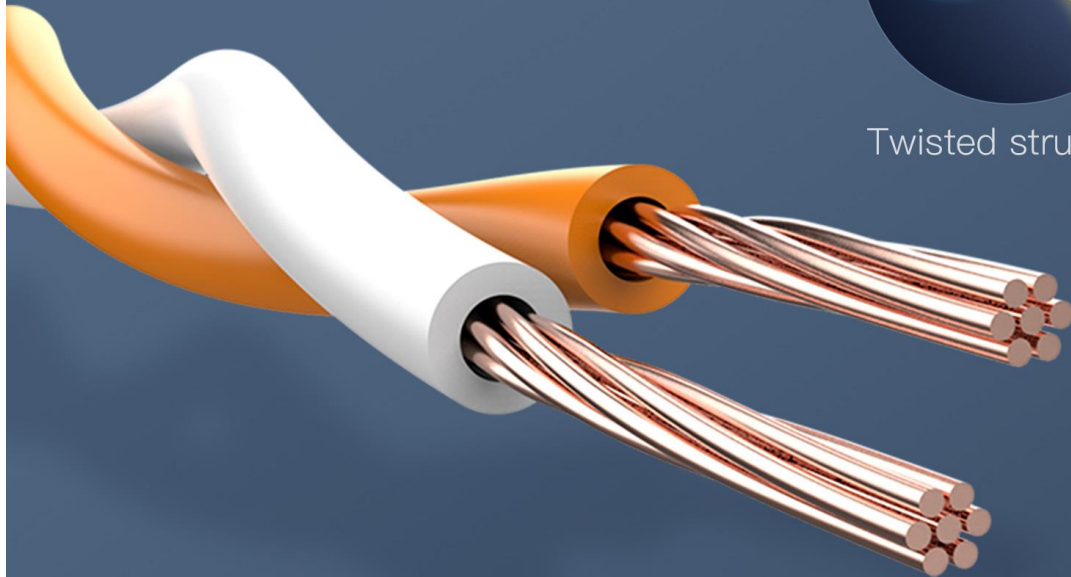

Metal Weaving+Aluminum Foil

Bold Pure Copper Wire Core

Twisted pairs resist external electromagnetic interference

Twisted structure

Gold-plated contacts

Widened compression piece

Practical dust cover

Fireproof and Moistureproof

Highly bending resistant PVC material
ensures long service time

Wide Applicability

Compatible with RJ45 network port

Computer

Laptop

Router

Network TV BOX

HUB