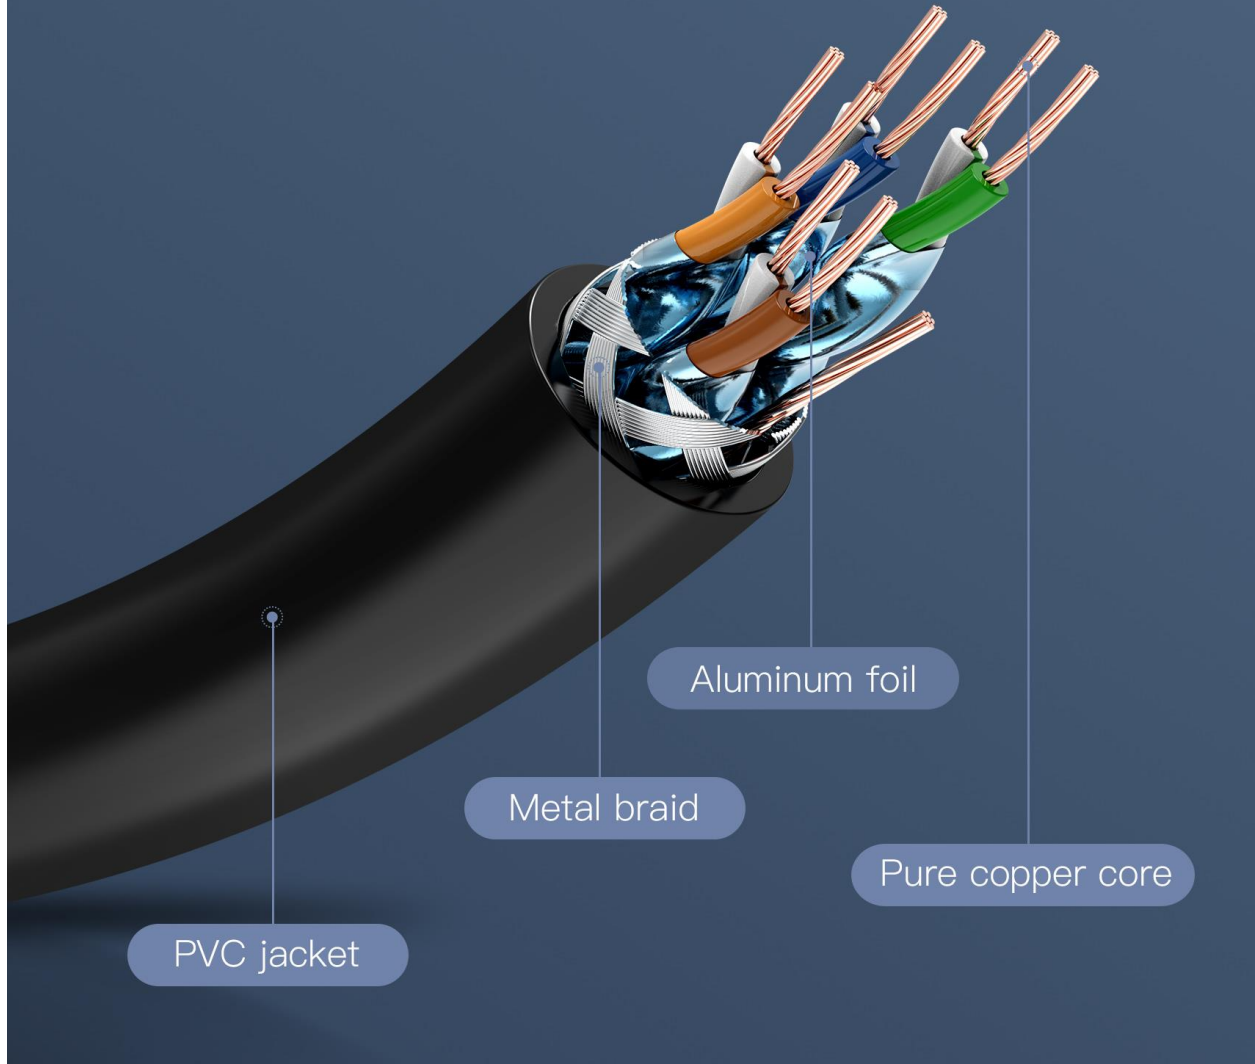

Cat7 Achieve Higher Performance

	Transmission Rate	Bandwidth
CAT7	10Gbps	600MHz
CAT6	1Gbps	250MHz
CAT5E	100Mbps	155MHz

* All data are from Vention laboratory

Enjoy Game and Film

Fast respond to network enviroment such as playing large games and watching HDTV

Metal Weaving+Aluminum Foil

Bold Pure Copper Wire Core

Twisted pairs resist external electromagnetic interference

Twisted structure

Gold-plated contacts

Widened compression piece

Practical dust cover

Fireproof and Moistureproof

Highly bending resistant PVC material
ensures long service time

Wide Applicability

Compatible with RJ45 network port

Computer

Laptop

Router

Network TV BOX

HUB