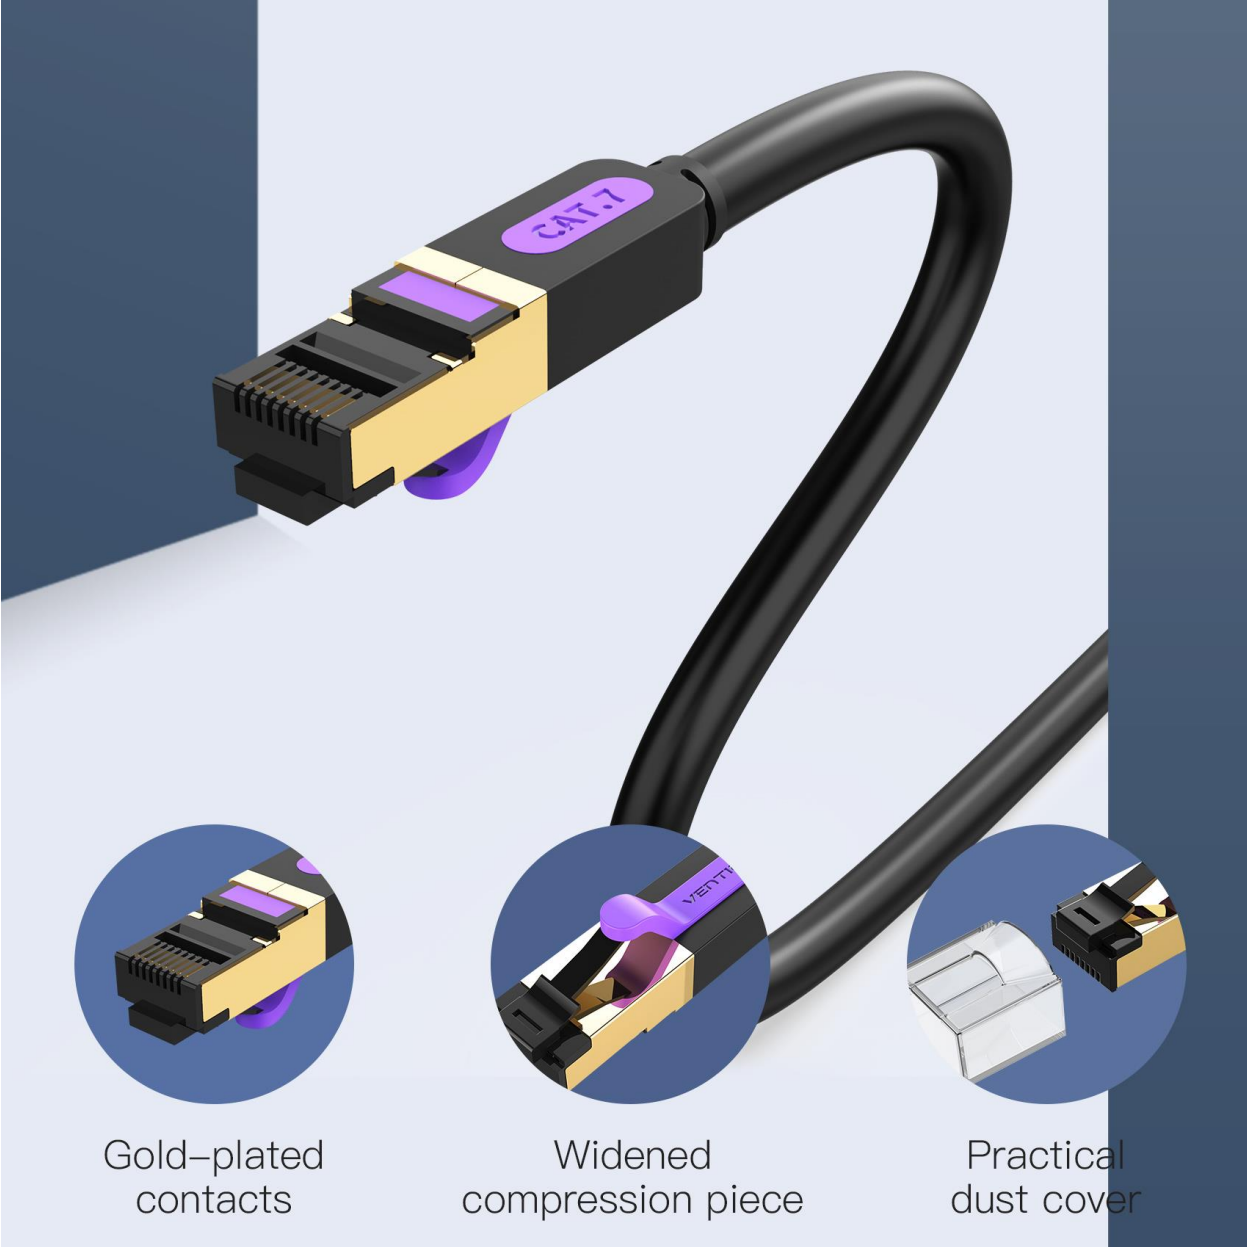

Metal Weaving+Aluminum Foil

Bold Pure Copper Wire Core

Twisted pairs resist external electromagnetic interference

Twisted structure

Gold-plated contacts

Widened compression piece

Practical dust cover

Fireproof and Moistureproof

Highly bending resistant PVC material
ensures long service time

Wide Applicability

Compatible with RJ45 network port

Computer

Laptop

Router

Network TV BOX

HUB