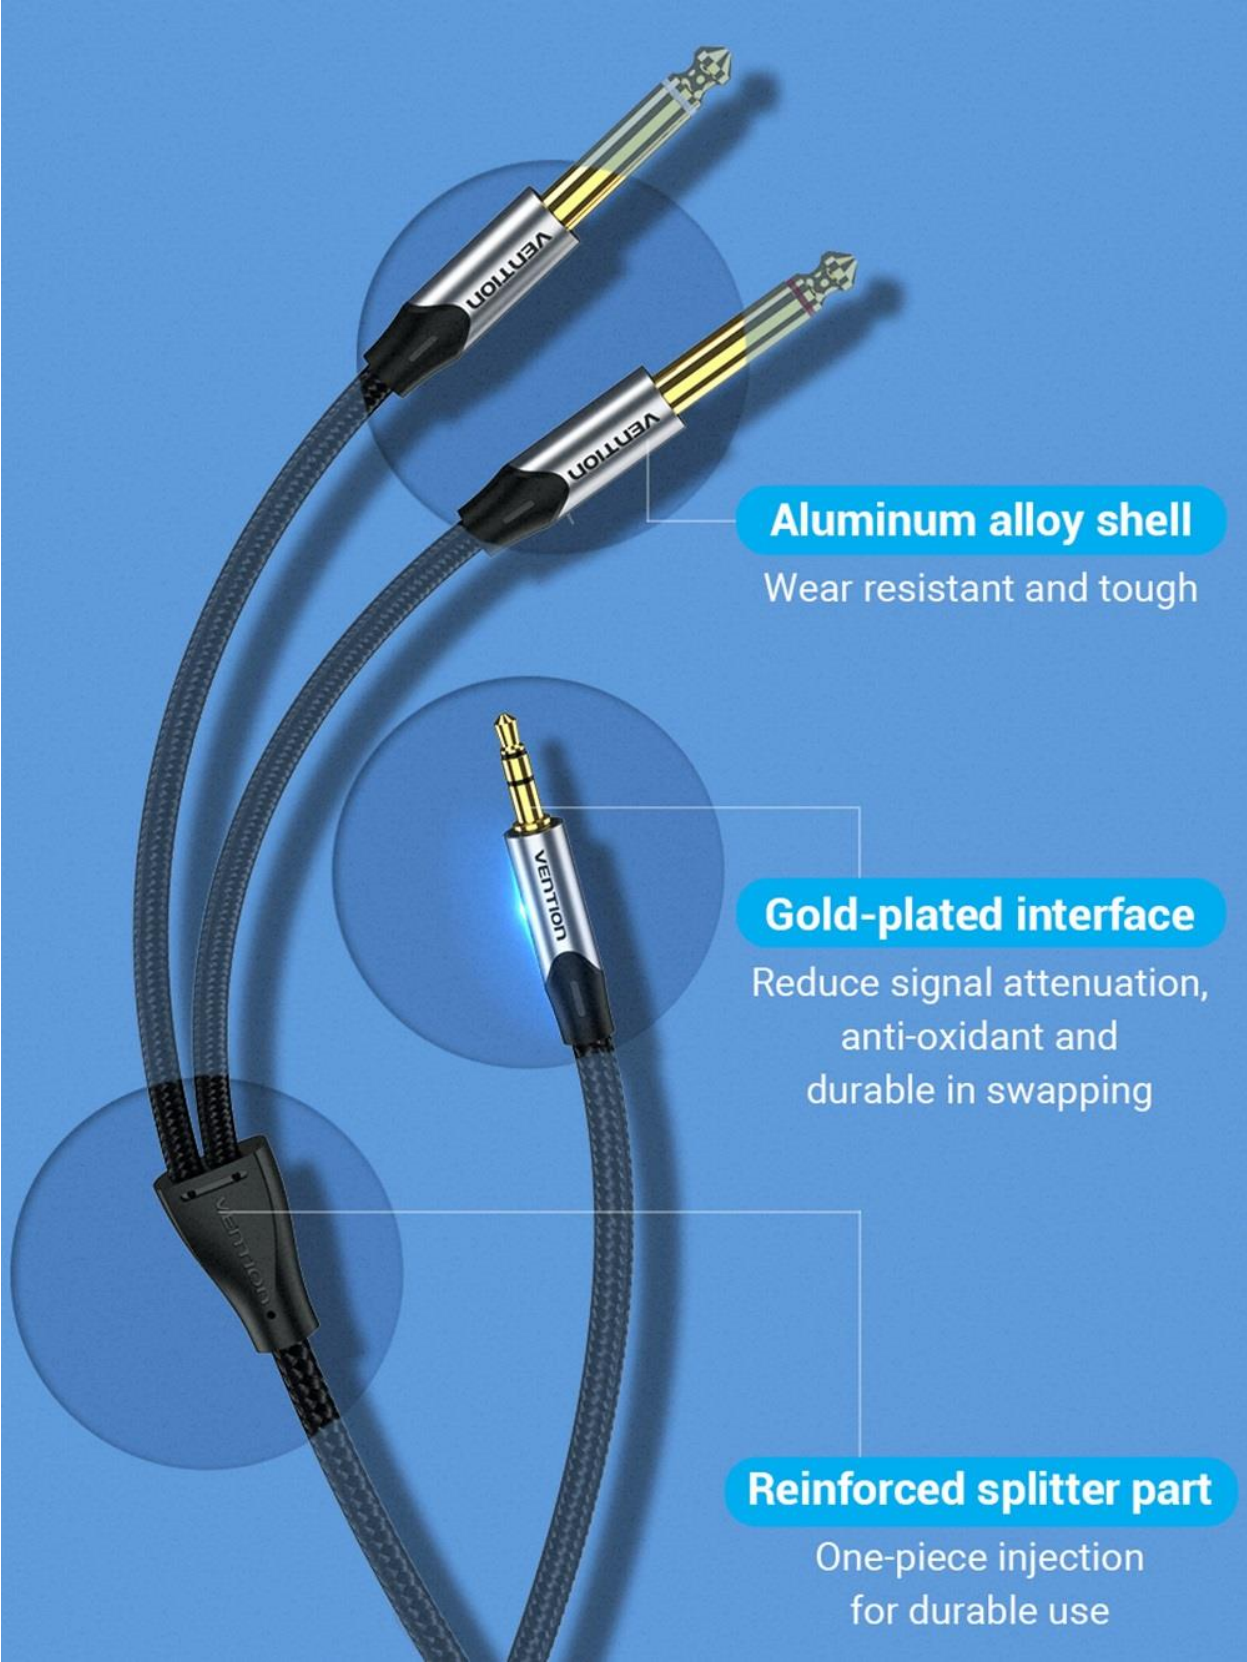

Soft Cable Material

Premium cotton braided jacket for enhanced wear resistant ability

Aluminum alloy shell

Wear resistant and tough

Gold-plated interface

Reduce signal attenuation, anti-oxidant and durable in swapping

Reinforced splitter part

One-piece injection for durable use

Tinned-copper conductor has a better anti-oxidant ability and more stable signal than ordinary copper

Tinned-copper conductor

Aluminum foil shielding

PVC jacket

Cotton braided jacket

Wide Compatibility

Designed for devices with 3.5mm female
connect to 2-6.5mm female devices

6.5mm male

3.5mm Interface

Common Devices

3.5mm female