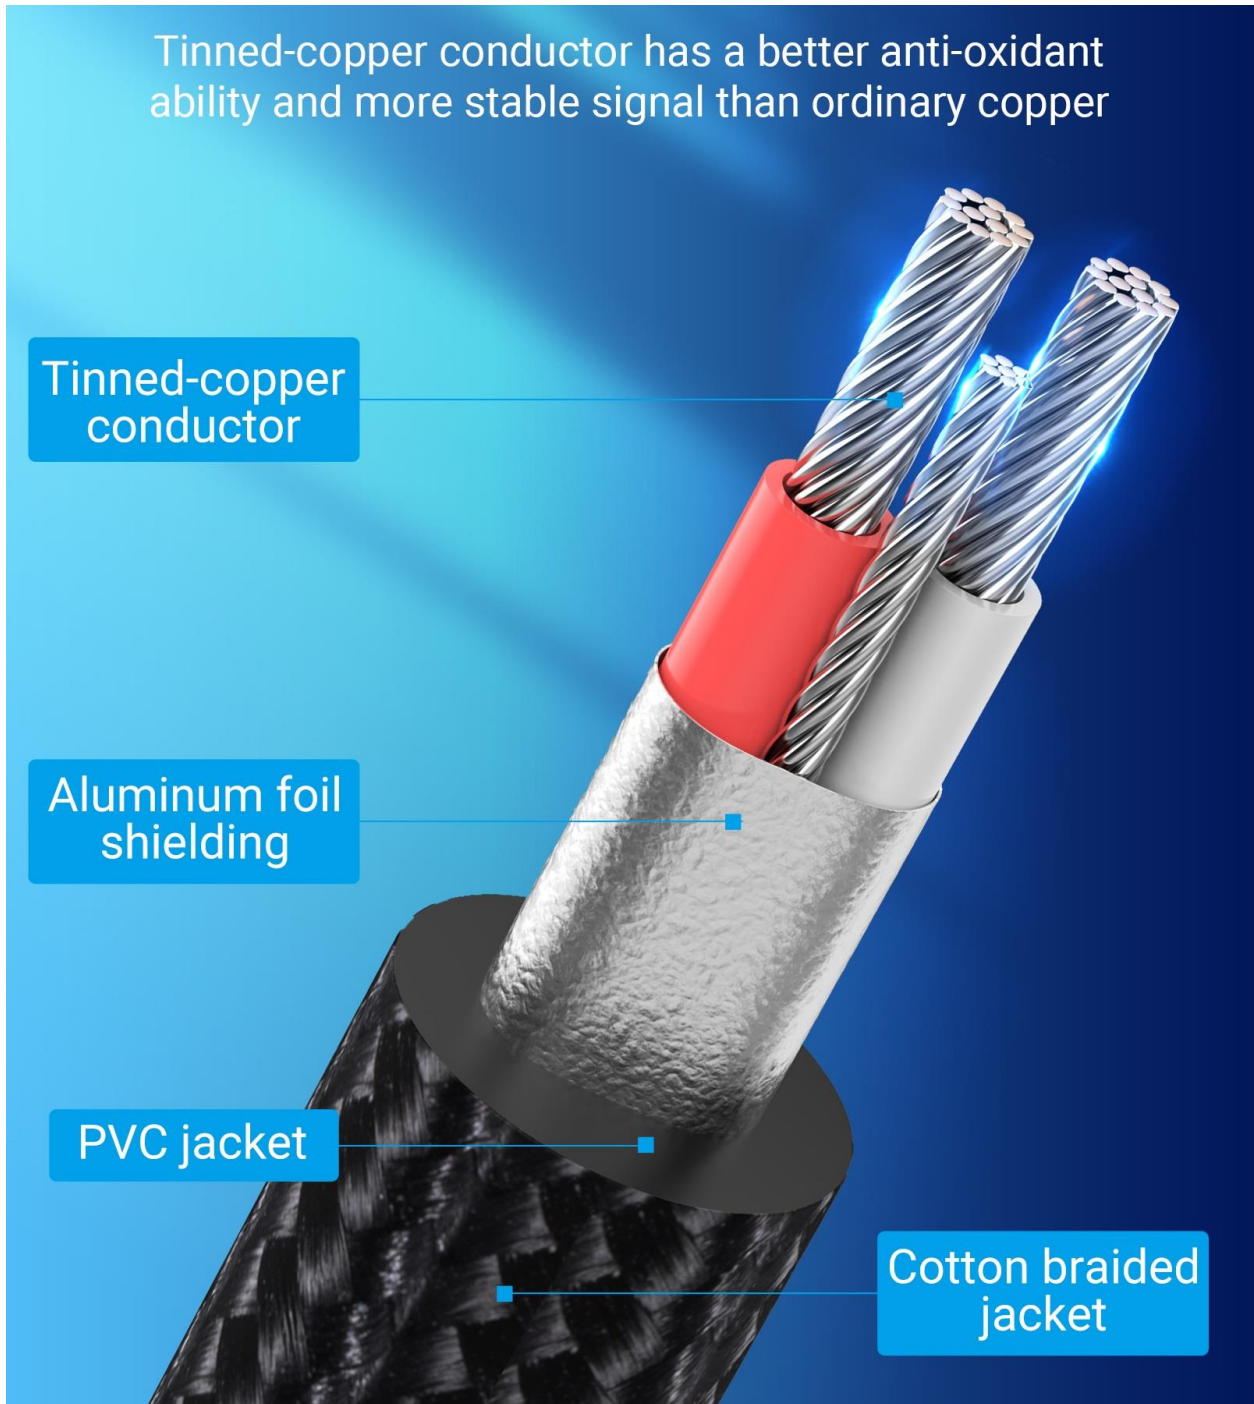

Soft Cable Material

Premium cotton braided jacket for enhanced wear resistant ability

Aluminum alloy shell

Wear resistant and tough

Gold-plated interface

Reduce signal attenuation, anti-oxidant and durable in swapping

Reinforced splitter part

One-piece injection for durable use

Tinned-copper conductor has a better anti-oxidant ability and more stable signal than ordinary copper

Tinned-copper conductor

Aluminum foil shielding

PVC jacket

Cotton braided jacket

Wide Compatibility

Designed for devices with 3.5mm female
connect to 2-6.5mm female devices

6.5mm male

3.5mm Interface

Common Devices

3.5mm female