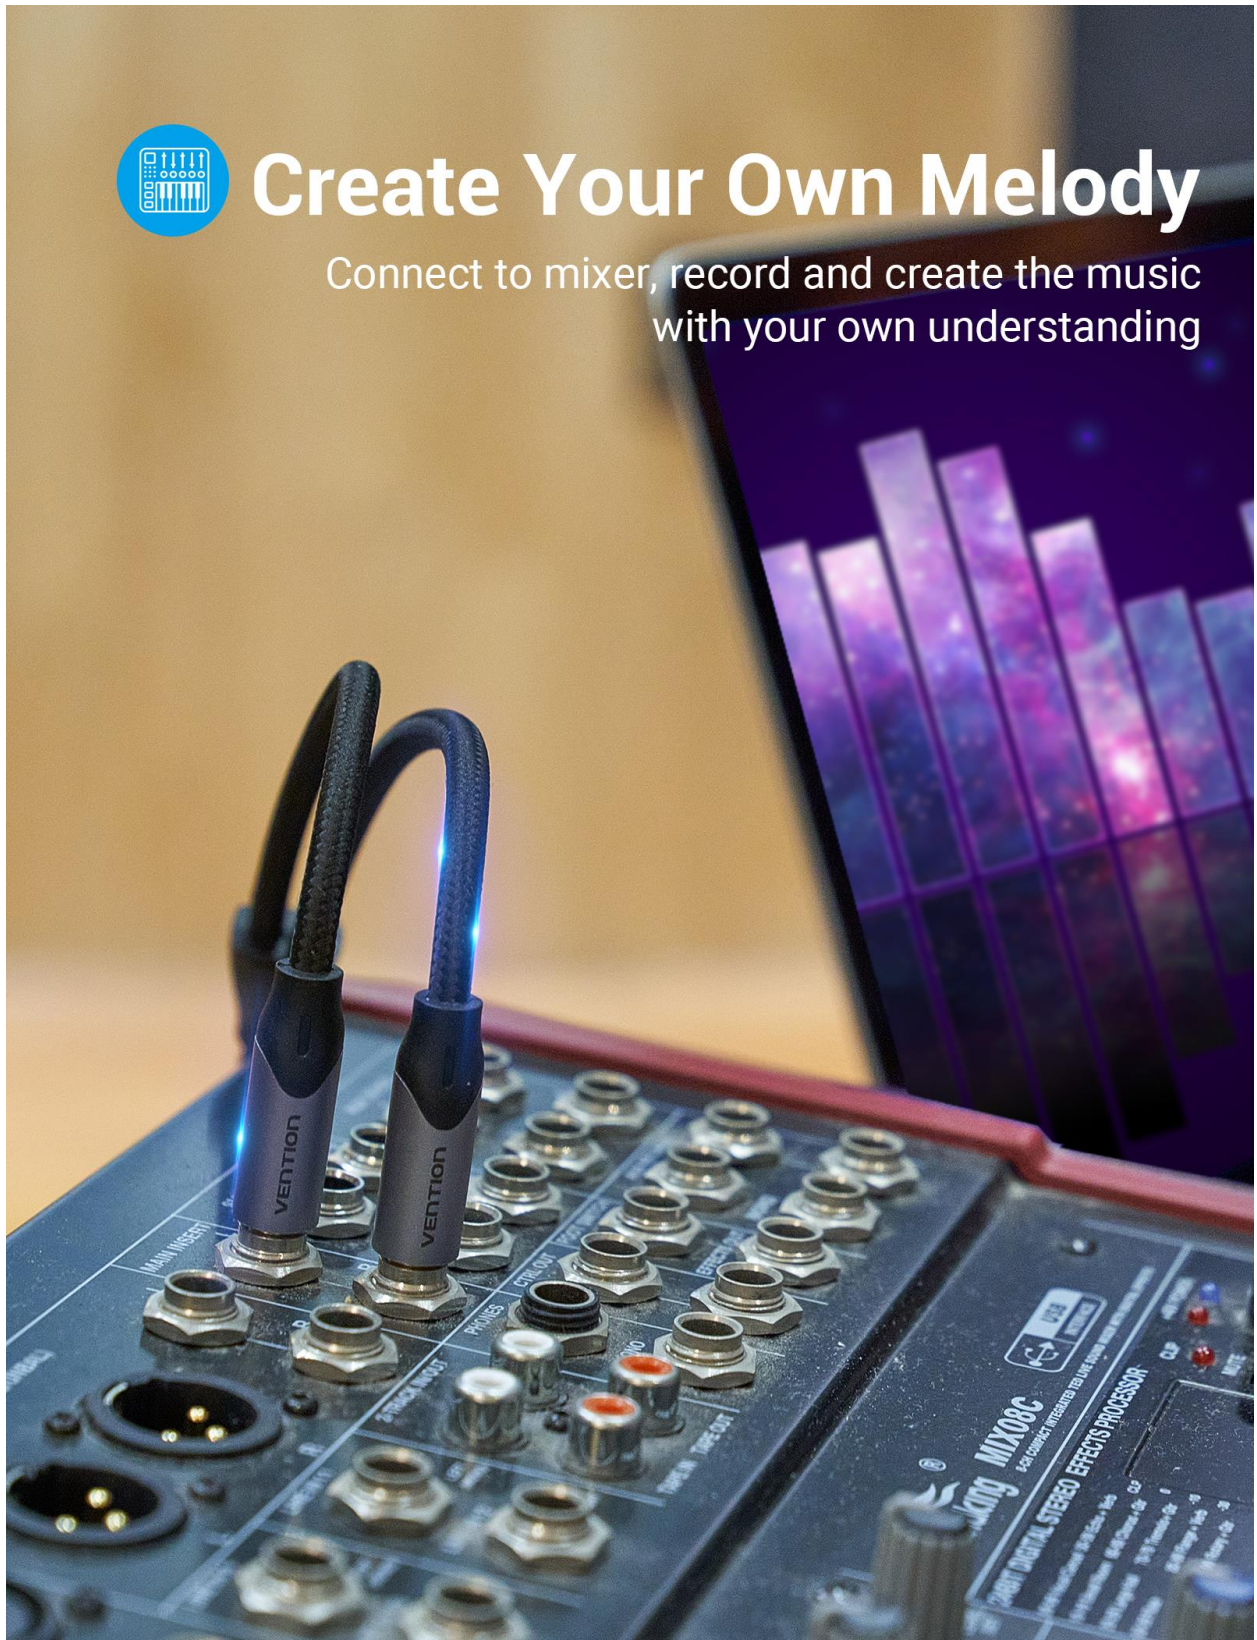

3.5mm Interface

Common Devices

3.5mm female

PC

Phone

Electric
organ

Phone Connect to Amplifier

For cinematic audio experience even you are in your home

Create Your Own Melody

Connect to mixer, record and create the music
with your own understanding

Enjoy Wonderful Music Time

Perfect for listening to music, watch drama and play games,
indulge yourself into excellent audio experiences

Soft Cable Material

Premium cotton braided jacket for enhanced wear resistant ability

Aluminum alloy shell

Wear resistant and tough

Gold-plated interface

Reduce signal attenuation, anti-oxidant and durable in swapping