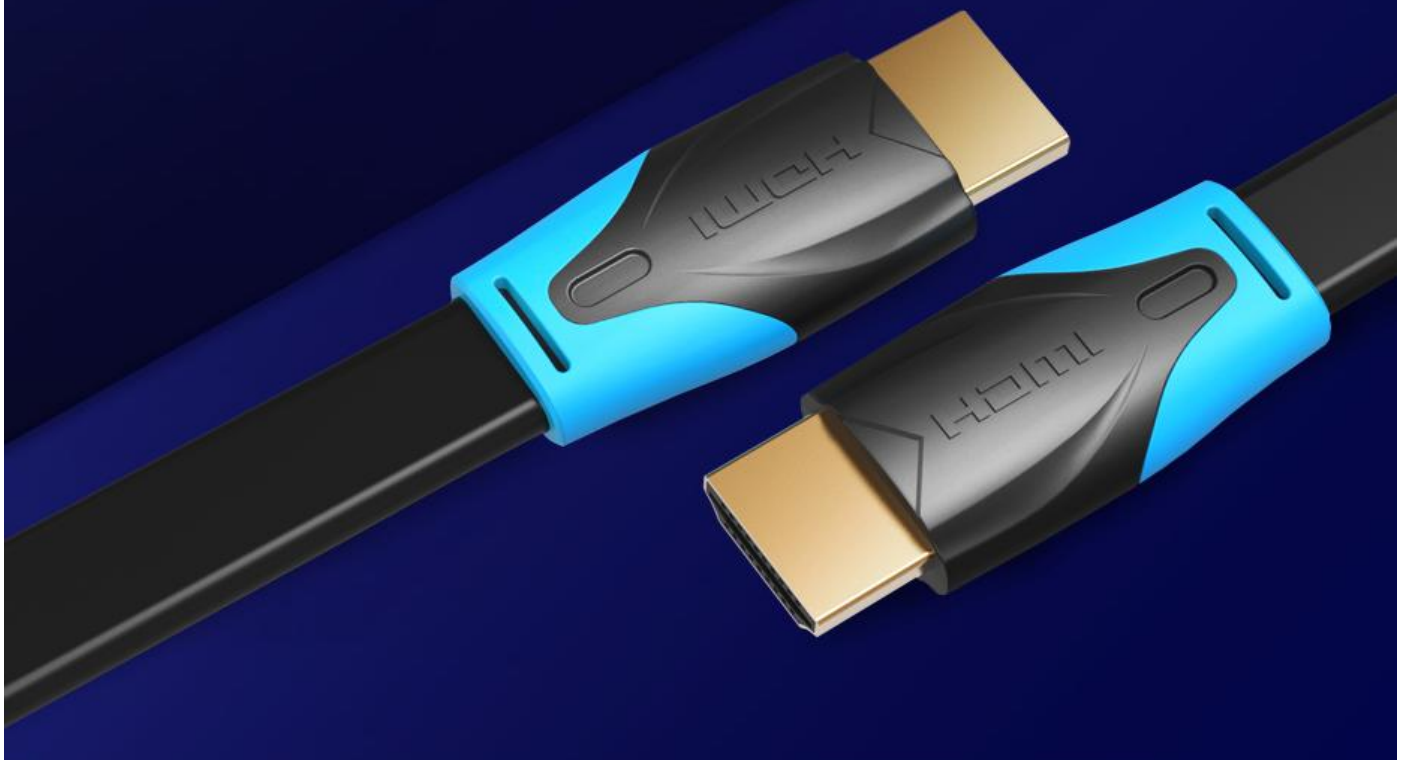

# One Cable for Multi Purposes

## Game interaction

Recommended to connect PS3/4 for game interaction

# Two-color Stable Plug

Double-color process plug, higher and finer than ordinary monochrome plug