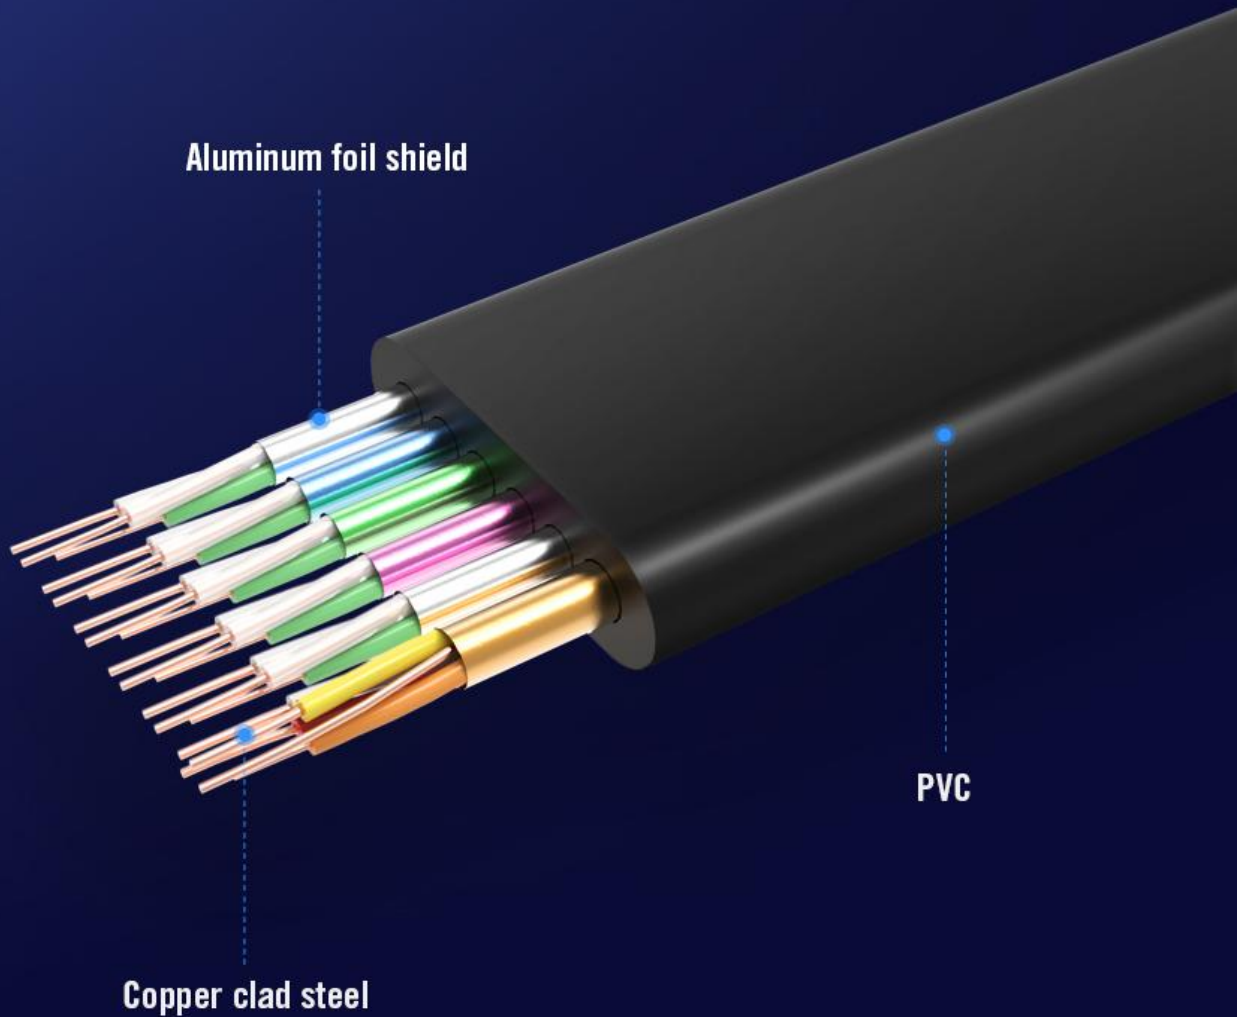

Fine "Core" Design

Aluminum foil shield stable transmission