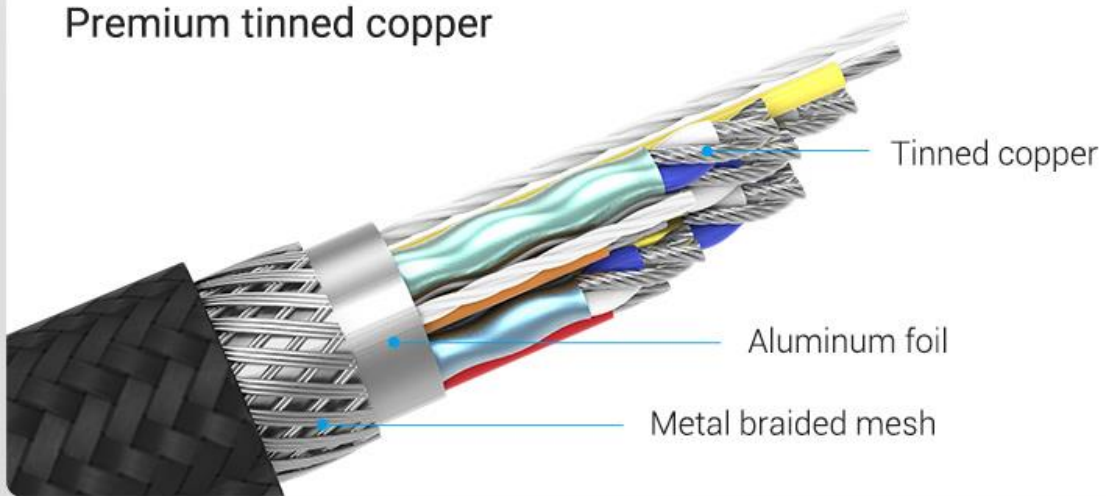

48Gbps

Bandwidth & QFT

Faster transmission
and no more delay in
the display

Wide Applications

Smart box to TV

PC to projector

Details

Gold-plated
interface

Firm zinc alloy
casing

PVC+Cotton mesh+Thicker
OD of 6.5mm
Flexible yet anti-stretch

Premium tinned copper

VENTION

PREMIUM BRAND

HDMI CABLE

HIGH DEFINITION MULTIMEDIA INTERFACE CABLE

8K
48Gbps