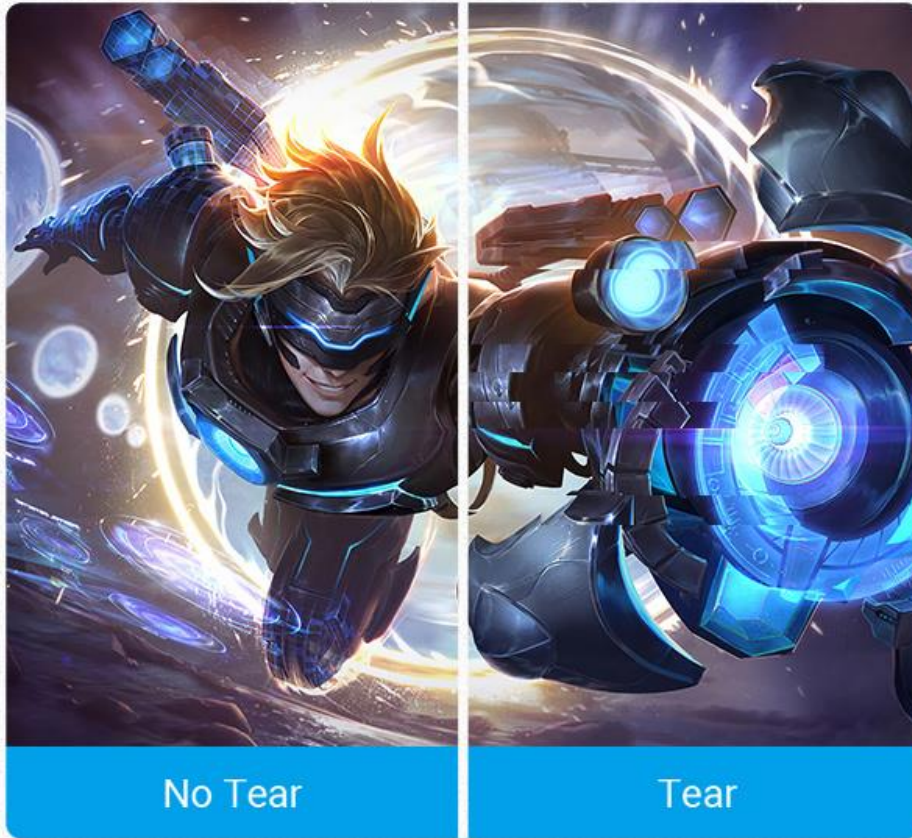

VVR Supported To Wipe out Lag and Crack

HDMI 2.1 supports variable refresh rate to realize synchronic adjustment of frame rate for display and GPU
Now, get more scores in the smoother gaming