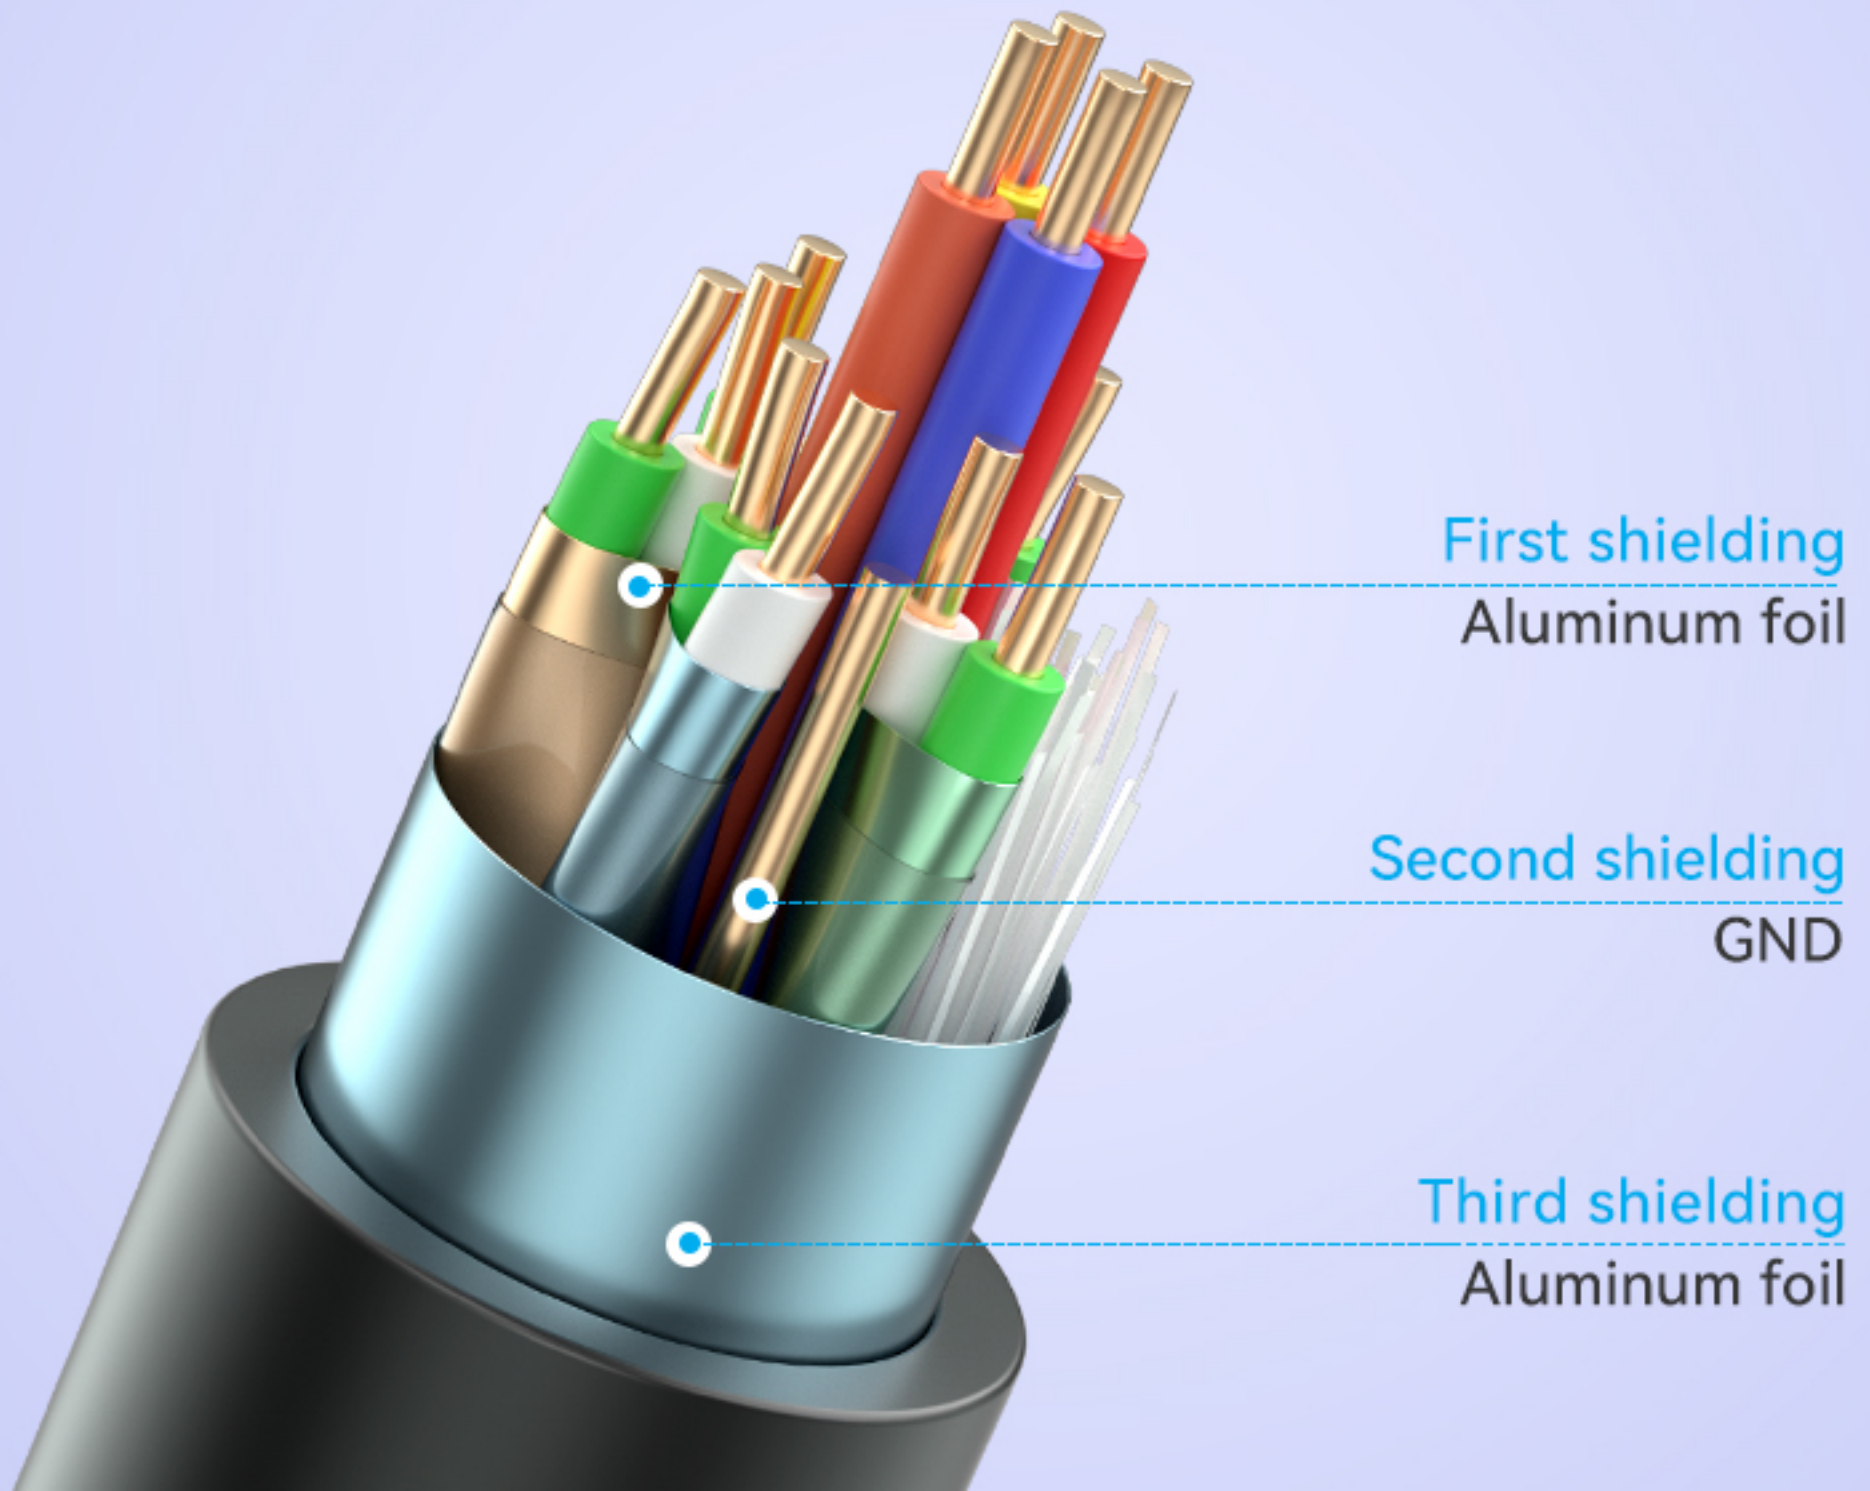

Triple Shieldings

Double aluminum foils+GND shielding technologies effectively reduce electromagnetic interference.