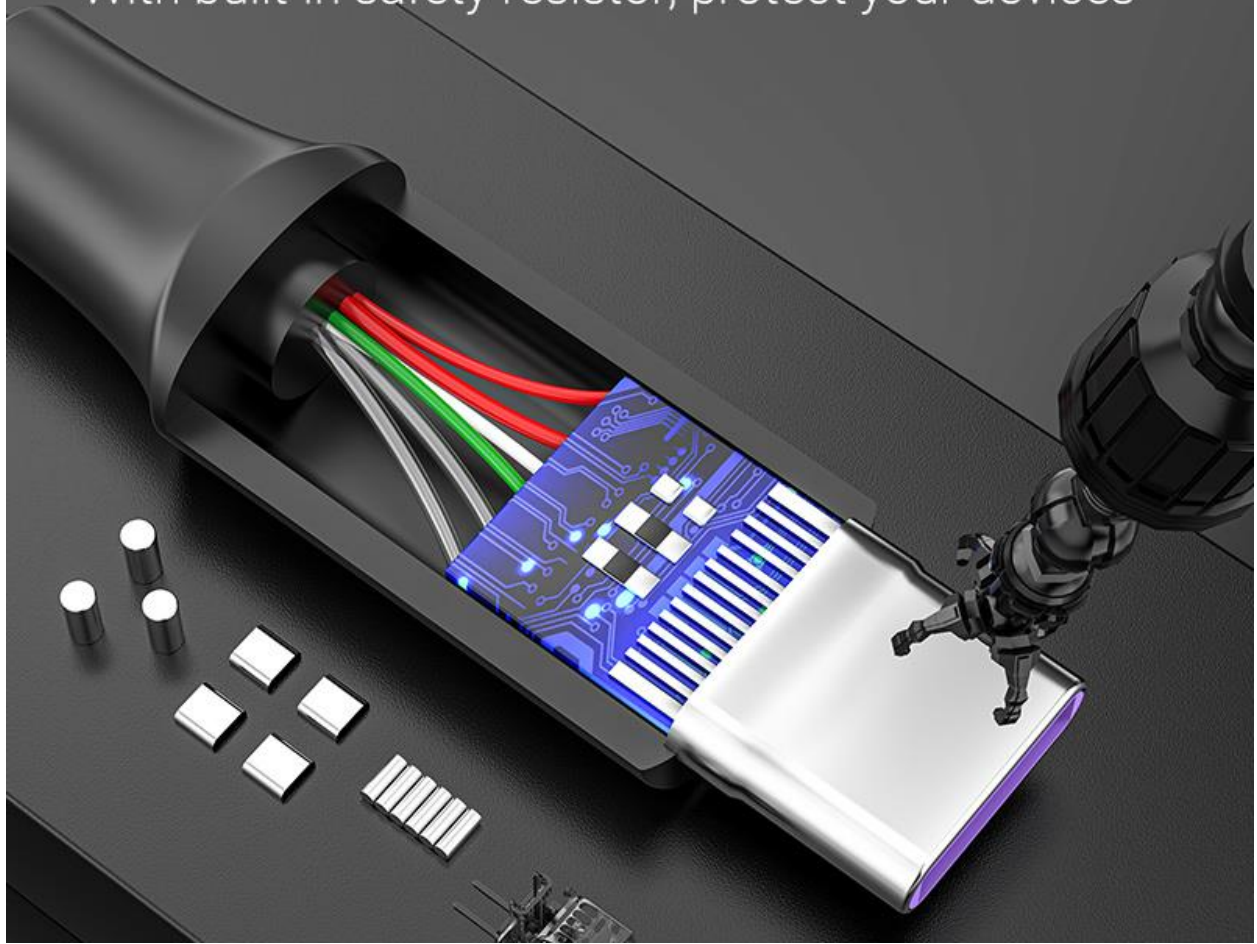

Fast charge for devices with USB-C

5A USB-C Data Cable

Fast Charge for Xiaomi/Huawei

5A (Max) high current,
support Huawei SCP/Qualcomm QC and other
fast charge technologies

Huawei SCP?

Huawei SCP is Huawei Super Charge Protocol which provides 40W charging power and charge 74% of the battery in 30 minutes

Compatible with Huawei fast charging above

Multiple Shielding Technology

Multiple protection, charge safer

Smart Protection for Your Battery

With built-in safety resistor, protect your devices

480Mbps

Fast Charge Data Transmission

USB2.0 interface, 480Mbps transmission speed

Durable in Swapping

One-piece interface, fit with phone case

3000+times

USB interface
swapping test

10000+times

USB-C interface
swapping test

10mm
Long tail design

Reinforced Tail

Avoid to change cables frequently

Tips

Extend cable life

1. Keep the plug dry

2. It is strictly forbidden to use when the cable interface is wet

3. Avoid violent insertion

4. Regularly clean the dust and dirt in the USB ports