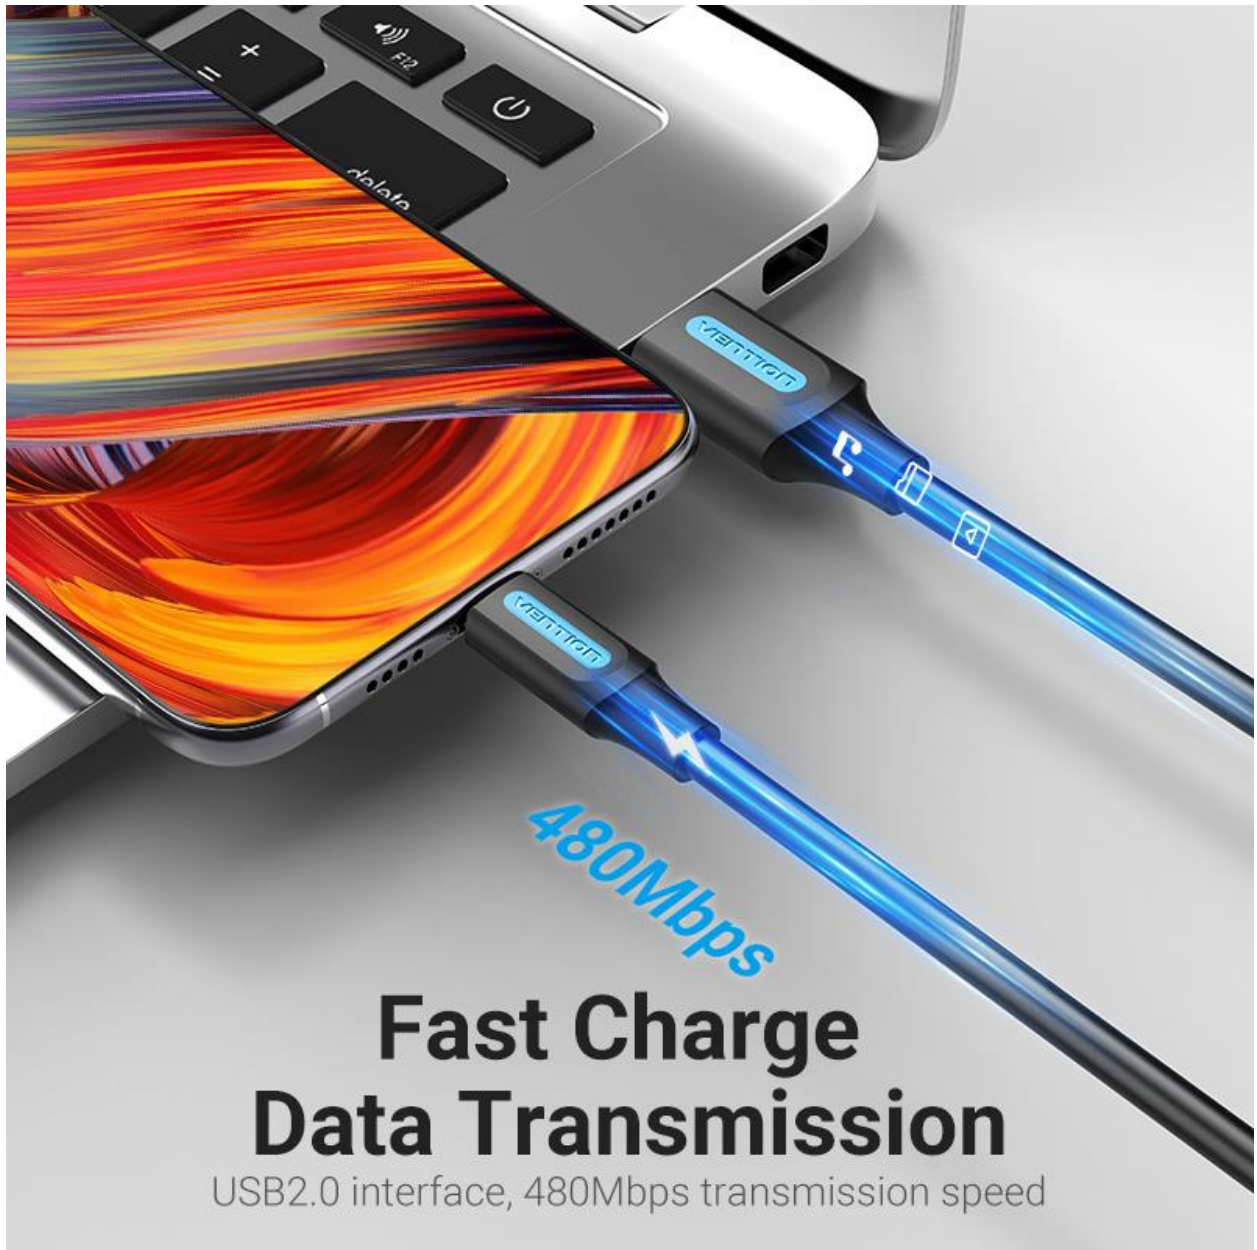

Fast charge for devices with USB-C

5A USB-C Data Cable

Fast Charge for Xiaomi/Huawei

5A (Max) high current,
support Huawei SCP/Qualcomm QC and other
fast charge technologies

Huawei SCP?

Huawei SCP is Huawei Super Charge Protocol which provides 40W charging power and charge 74% of the battery in 30 minutes

Compatible with Huawei fast charging above

Multiple Shielding Technology

Multiple protection, charge safer

Smart Protection for Your Battery

With built-in safety resistor, protect your devices

480Mbps

Fast Charge Data Transmission

USB2.0 interface, 480Mbps transmission speed

Durable in Swapping

One-piece interface, fit with phone case

3000+times

USB interface
swapping test

10000+times

USB-C interface
swapping test

10mm
Long tail design