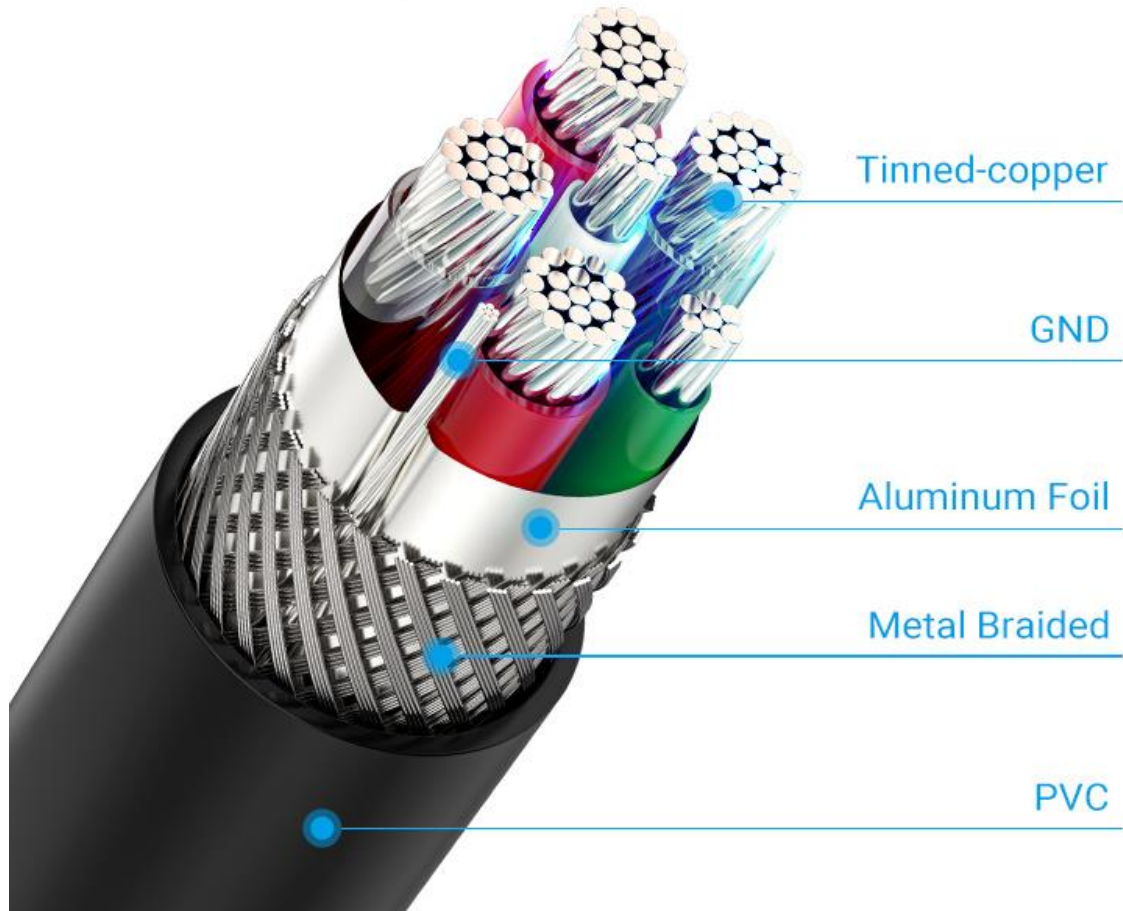

Fast charge for devices with USB-C

5A USB-C Data Cable

Fast Charge for Xiaomi/Huawei

5A (Max) high current,
support Huawei SCP/Qualcomm QC and other
fast charge technologies

Huawei SCP?

Huawei SCP is Huawei Super Charge Protocol which provides 40W charging power and charge 74% of the battery in 30 minutes

Compatible with Huawei fast charging above

Multiple Shielding Technology

Multiple protection, charge safer

Smart Protection for Your Battery

With built-in safety resistor, protect your devices

480Mbps

Fast Charge Data Transmission

USB2.0 interface, 480Mbps transmission speed

Durable in Swapping

One-piece interface, fit with phone case

3000+times

USB interface
swapping test

10000+times

USB-C interface
swapping test

10mm
Long tail design