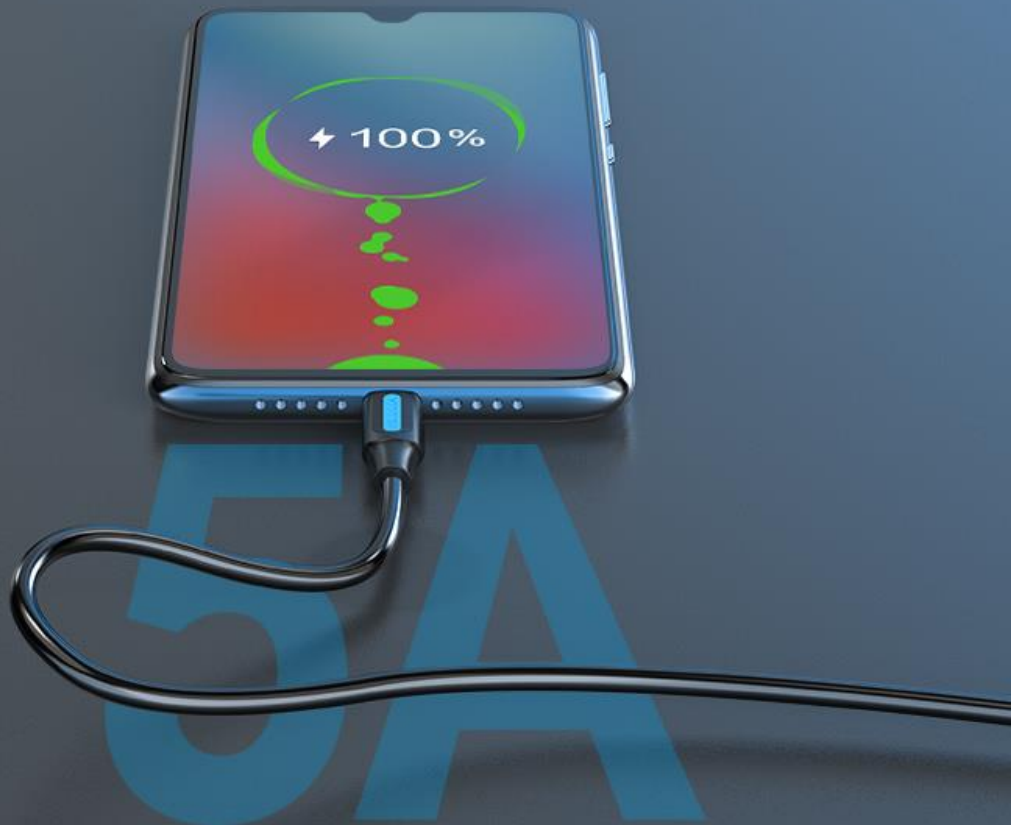

Fast charge for devices with USB-C

5A USB-C Data Cable

Fast Charge for Xiaomi/Huawei

5A (Max) high current,
support Huawei SCP/Qualcomm QC and other
fast charge technologies

Huawei SCP?

Huawei SCP is Huawei Super Charge Protocol which provides 40W charging power and charge 74% of the battery in 30 minutes

Compatible with Huawei fast charging above

Multiple Shielding Technology

Multiple protection, charge safer

Smart Protection for Your Battery

With built-in safety resistor, protect your devices

480Mbps

Fast Charge Data Transmission

USB2.0 interface, 480Mbps transmission speed

Durable in Swapping

One-piece interface, fit with phone case

3000+times

USB interface
swapping test

10000+times

USB-C interface
swapping test

10mm
Long tail design